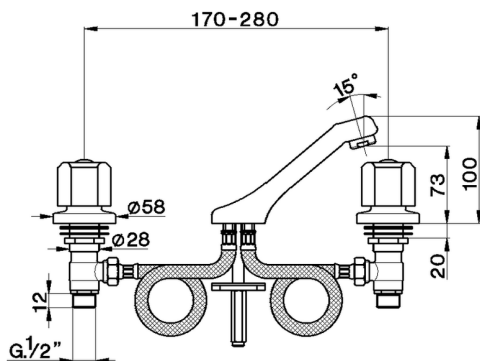

Washbasin 3-holes mixer TR_TR000800

MODEL **TR000800**

Washbasin 3-holes mixer, without automatic pop-up waste, 1/2" F stainless steel flexible hose, without handles

AVAILABLE FINISHINGS

CHARACTERISTICS