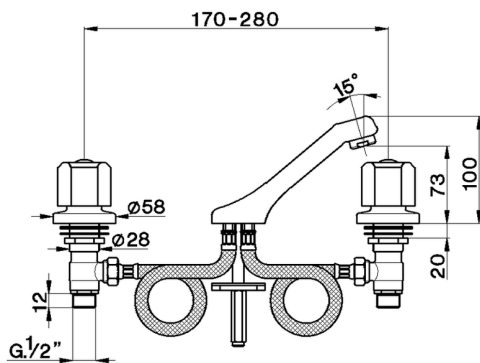

Washbasin 3-holes mixer TR_TR000800

MODEL **TR000800**

Washbasin 3-holes mixer, without automatic pop-up waste, 1/2" F stainless steel flexible hose, without handles

AVAILABLE FINISHINGS

CHARACTERISTICS