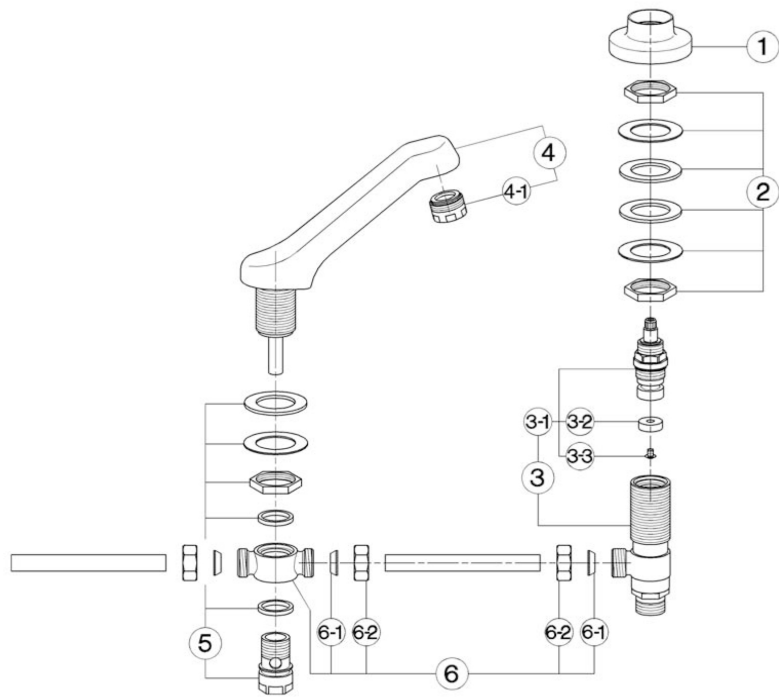

Washbasin 3-holes mixer TR_TR000800

MODEL **TR000800**

Washbasin 3-holes mixer, without automatic pop-up waste, 1/2" F stainless steel flexible hose, without handles

AVAILABLE FINISHINGS

CHARACTERISTICS

Washbasin 3-holes mixer TR_TR000800

cisal

TR 00080

- Batteria lavabo
- Wash-basin mixer
- Waschtischbatterie - 3 Loch -
- Mélangeur lavabo

bar	PORTATA BOCCA DI EROGAZIONE * SPOUT FLOW RATE DURCHFLOSS WANNENEINLAUF DÉBIT BEC DÉVERSEUR l/min.
0.5	6.5
1	9
2	12.5
3	15
4	17.5
5	19.5