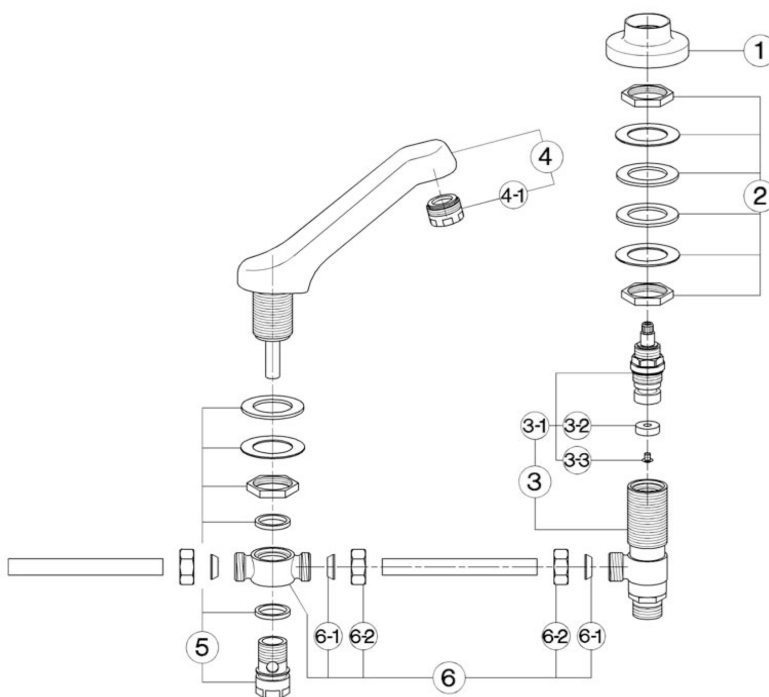

Washbasin 3-holes mixer TR_TR000800

MODEL **TR000800**

Washbasin 3-holes mixer, without automatic pop-up waste, 1/2" F stainless steel flexible hose, without handles

AVAILABLE FINISHINGS

CHARACTERISTICS

Washbasin 3-holes mixer TR_TR000800

cisal

TR 00080

- Batteria lavabo
- Wash-basin mixer
- Waschtischbatterie - 3 Loch -
- Mélangeur lavabo

bar	PORTATA BOCCA DI EROGAZIONE * SPOUT FLOW RATE DURCHFLOSS WANNENEINLAUF DÉBIT BEC DÉVERSEUR l/min.
0.5	6.5
1	9
2	12.5
3	15
4	17.5
5	19.5