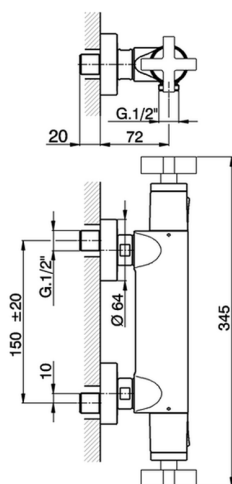

Thermostatic shower mixer BARCELONA_BAT01010

MODEL **BAT01010**

Thermostatic shower mixer, without shower set, 1/2" M flexible connection

AVAILABLE FINISHINGS

-  **21** 21 Chrome
-  **2A** 2A Satin Brushed Nickel
-  **40** 40 Matt Black

CHARACTERISTICS

Cartridge Spare Parts **24.04A.PP**

8x20 Plus P Thermostatic Valve

Thermostatic

The Cisal thermostatic is your personal water manager, helping you to handle, control and save water and energy.