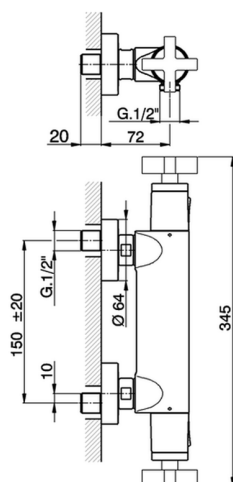

## Thermostatic shower mixer BARCELONA\_BAT01010

MODEL **BAT01010**

Thermostatic shower mixer, without shower set, 1/2" M flexible connection

### CHARACTERISTICS

Cartridge Spare Parts **24.04A.PP**

**8x20 Plus P Thermostatic Valve**