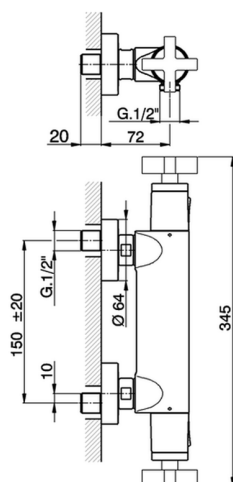

CHARACTERISTICS

Cartridge Spare Parts **24.04A.PP**

8x20 Plus P Thermostatic Valve

Thermostatic

The Cisal thermostatic is your personal water manager, helping you to handle, control and save water and energy.

2026-04-06