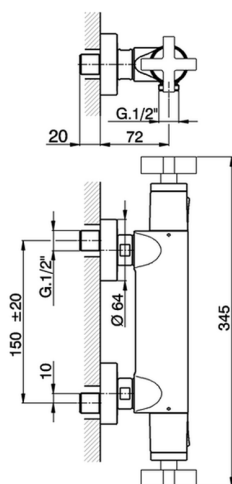

CHARACTERISTICS

Cartridge Spare Parts **24.04A.PP**

8x20 Plus P Thermostatic Valve

Thermostatic

The Cisal thermostatic is your personal water manager, helping you to handle, control and save water and energy.

2026-06-25