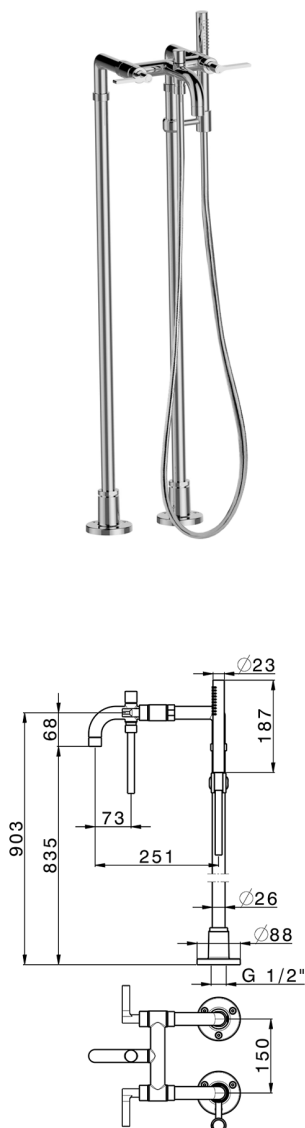

Bath mixer, with floor pillar legs GRACE_GL004200

MODEL **GL004200**

Bath mixer, with floor pillar legs, 1 spray handshower on bracket for CombiShower, 22,5 mm Brass One Spray handshower, 150 cm SUPREME smooth flexible hose

AVAILABLE FINISHINGS

-  **21** 21 Chrome
-  **2F** 2F Brushed Nickel
-  **2W** 2W Brushed Gold
-  **5H** 5H Dark Brass Brushed
-  **5L** 5L Brushed Black Titanium
-  **6T** 6T Chrome/Matt Black

CHARACTERISTICS