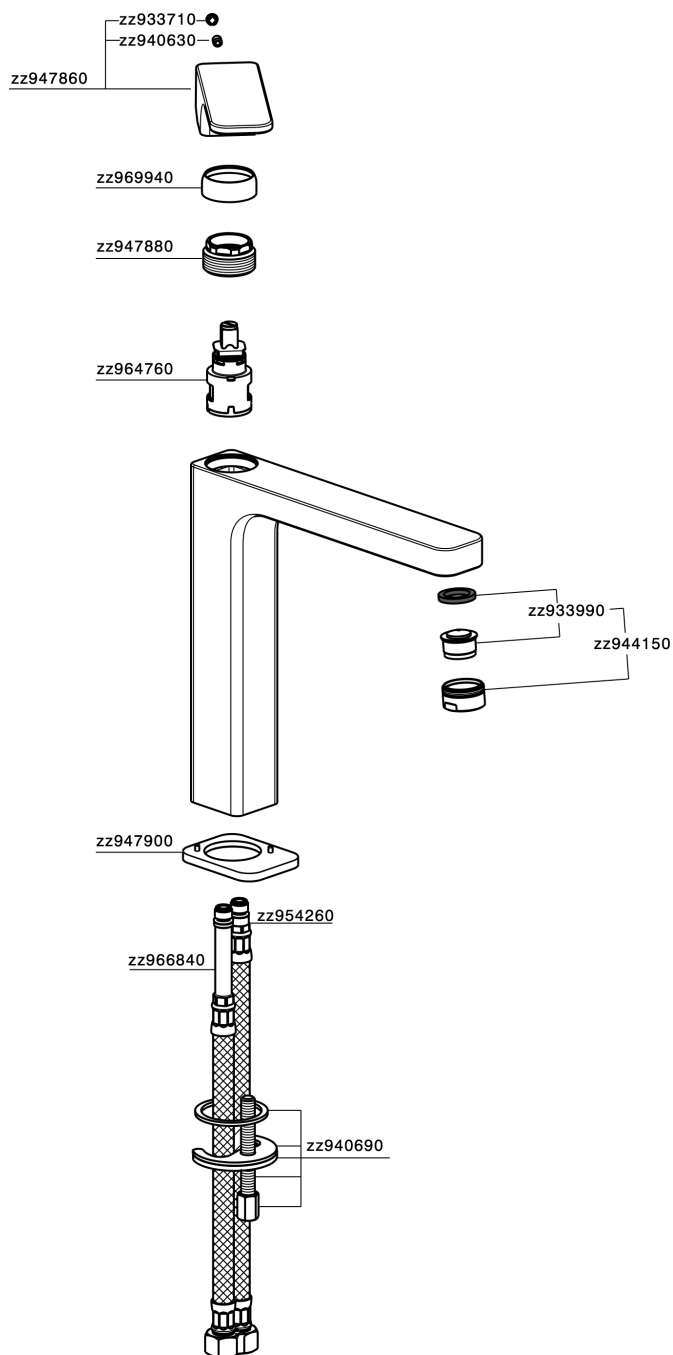

Single lever tall basin mixer CUBIC_CU003541

CU003541

<https://en.cisal.it/single-lever-tall-basin-mixer-cubic-cu003541>

2026-04-08