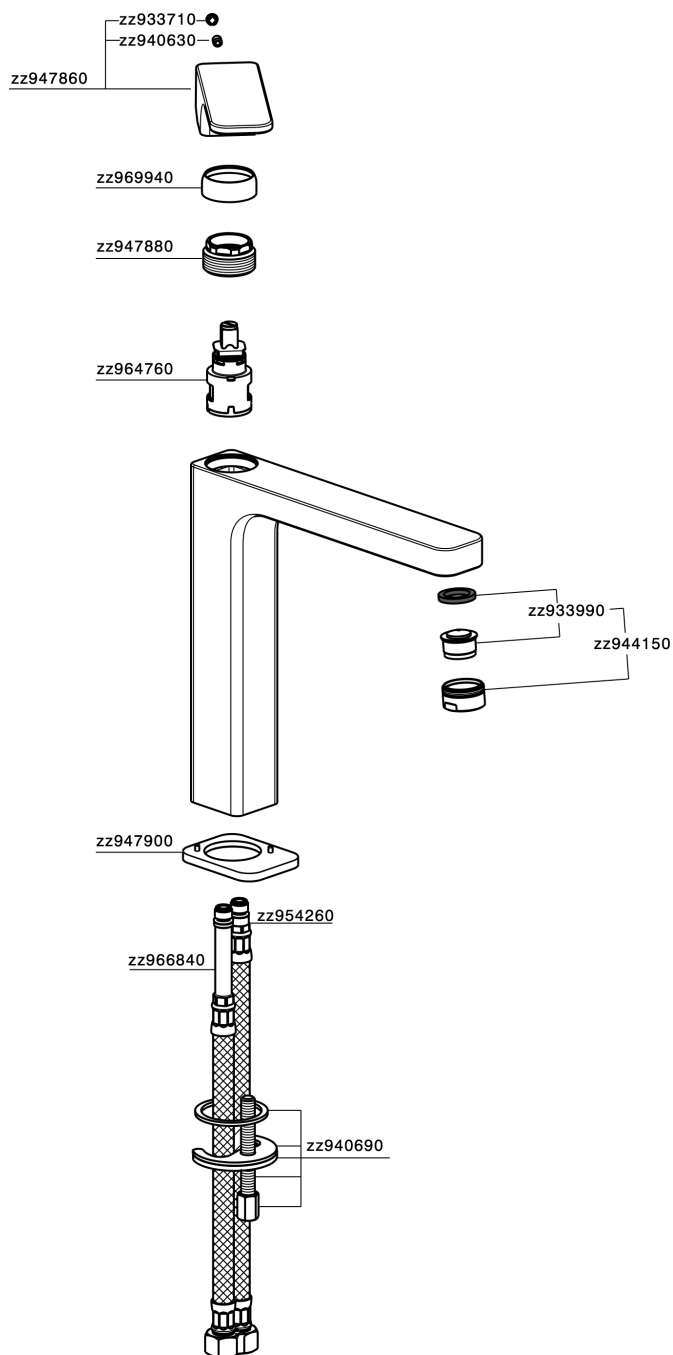

Single lever tall basin mixer CUBIC_CU003541

CU003541

<https://en.cisal.it/single-lever-tall-basin-mixer-cubic-cu003541>

2026-04-30