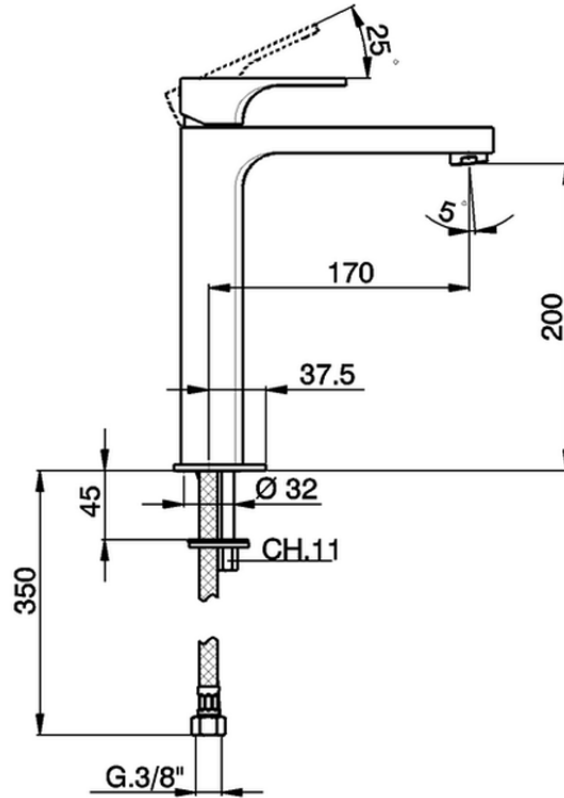

Single lever tall basin mixer CUBIC_CU003541

CU003541

<https://en.cisal.it/single-lever-tall-basin-mixer-cubic-cu003541>

2026-04-29