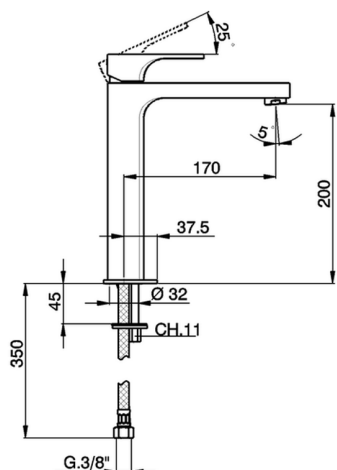

## Single lever tall basin mixer CUBIC\_CU003541

MODEL **CU003541**

Single lever tall basin mixer, without automatic pop-up waste, G.3/8" stainless steel flexible hoses

### CHARACTERISTICS

Cartridge Spare Parts **ZZ94240000**

**25 mm Cartridge**

## Single lever tall basin mixer CUBIC\_CU003541

CU003541

<https://en.cisal.it/single-lever-tall-basin-mixer-cubic-cu003541>

2026-06-13