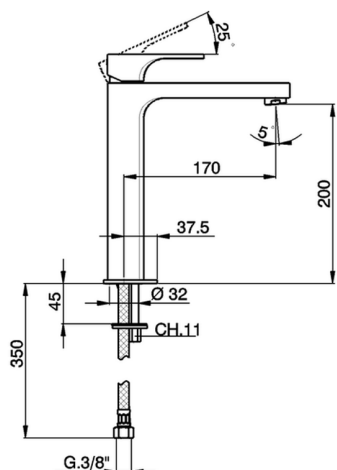

## Single lever tall basin mixer CUBIC\_CU003541

MODEL **CU003541**

Single lever tall basin mixer, without automatic pop-up waste, G.3/8" stainless steel flexible hoses

### CHARACTERISTICS

Cartridge Spare Parts **ZZ94240000**

**25 mm Cartridge**

## Single lever tall basin mixer CUBIC\_CU003541

CU003541

<https://en.cisal.it/single-lever-tall-basin-mixer-cubic-cu003541>

2026-04-10