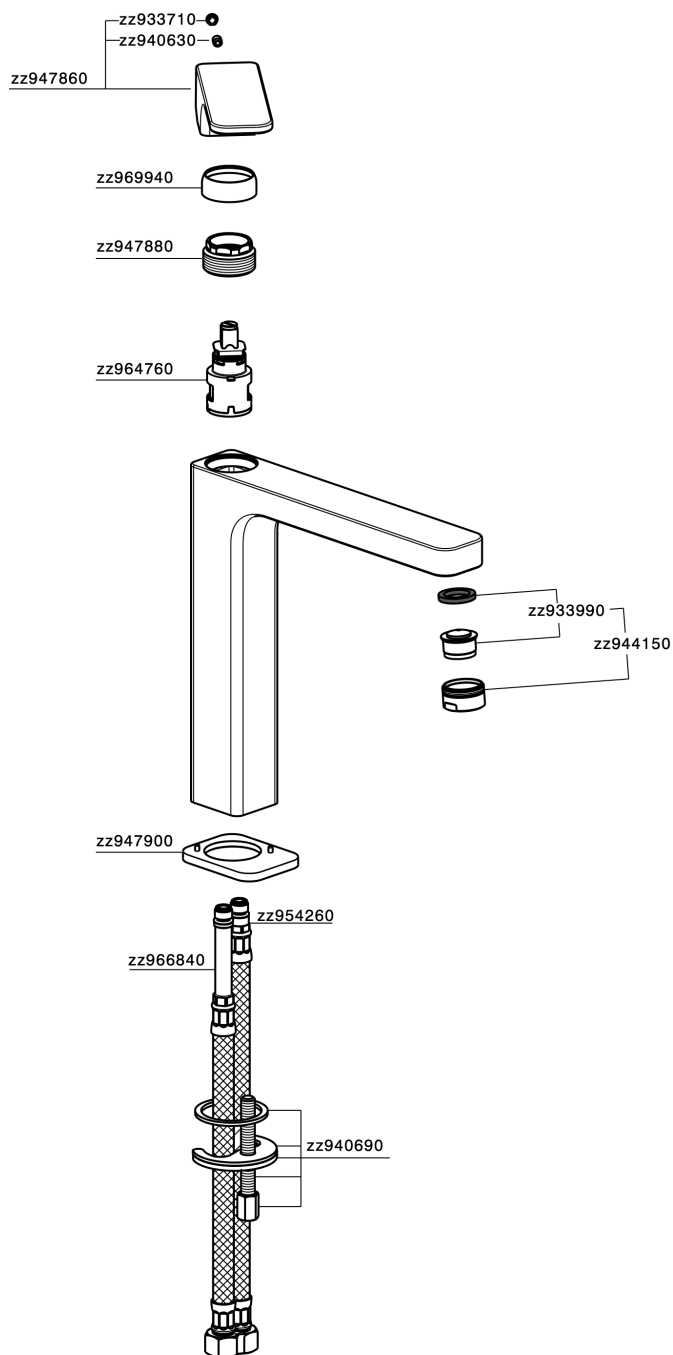

## Single lever tall basin mixer CUBIC\_CU003541

MODEL **CU003541**

Single lever tall basin mixer, without automatic pop-up waste, G.3/8" stainless steel flexible hoses

### CHARACTERISTICS

Cartridge Spare Parts **ZZ94240000**

**25 mm Cartridge**

## Single lever tall basin mixer CUBIC\_CU003541

CU003541

<https://en.cisal.it/single-lever-tall-basin-mixer-cubic-cu003541>

2026-06-13