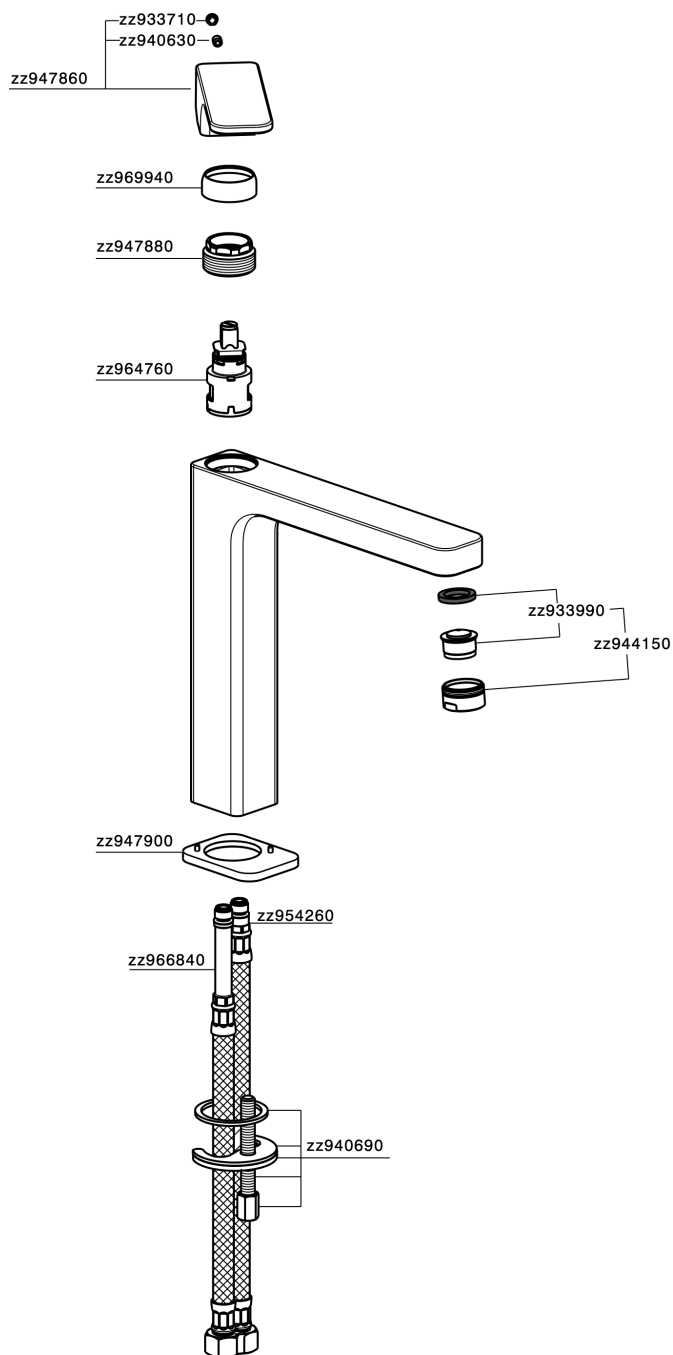

## Single lever tall basin mixer CUBIC\_CU003541

MODEL **CU003541**

Single lever tall basin mixer, without automatic pop-up waste, G.3/8" stainless steel flexible hoses

### CHARACTERISTICS

Cartridge Spare Parts **ZZ94240000**

**25 mm Cartridge**

## Single lever tall basin mixer CUBIC\_CU003541

CU003541

<https://en.cisal.it/single-lever-tall-basin-mixer-cubic-cu003541>

2026-04-10