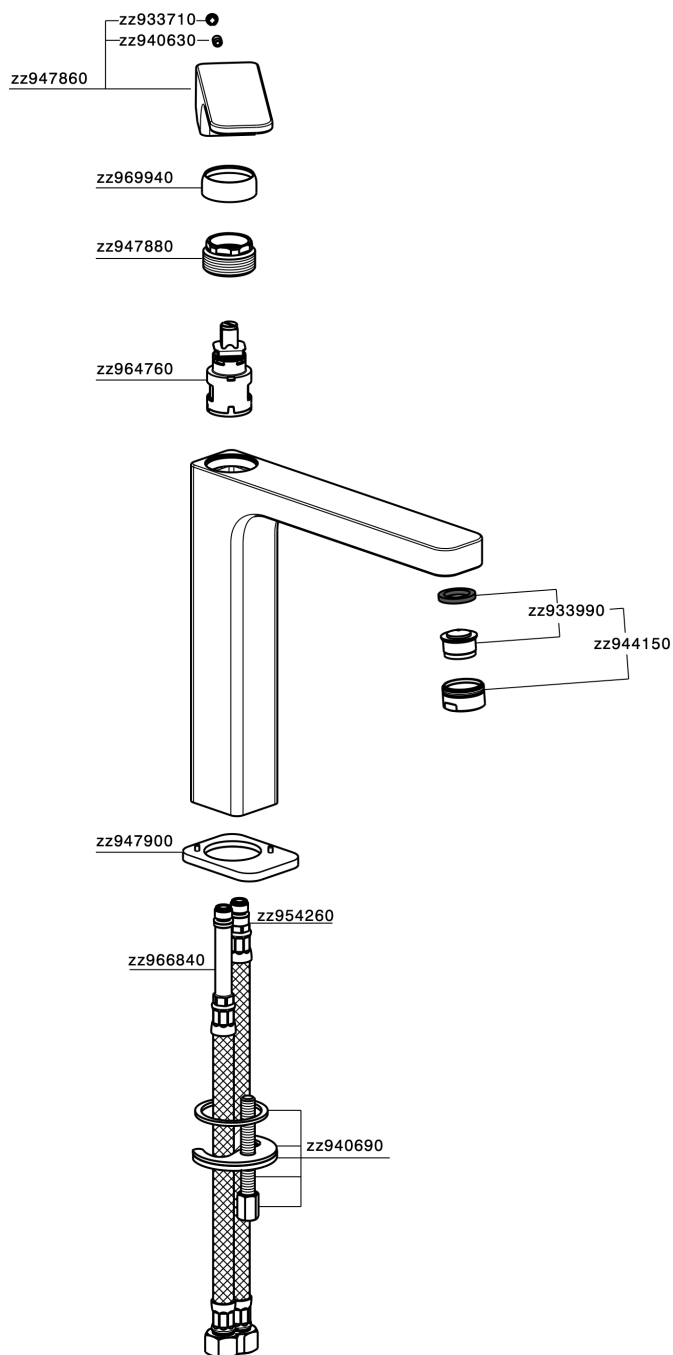

Single lever tall basin mixer CUBIC_CU003541

MODEL **CU003541**

Single lever tall basin mixer, without automatic pop-up waste, G.3/8" stainless steel flexible hoses

AVAILABLE FINISHINGS

-  **21** 21 Chrome
-  **2B** 2B Polished Nickel
-  **2F** 2F Brushed Nickel
-  **40** 40 Matt Black

CHARACTERISTICS

Cartridge Spare Parts **ZZ94240000**

25 mm Cartridge

Single lever tall basin mixer CUBIC_CU003541

CU003541

<https://en.cisal.it/single-lever-tall-basin-mixer-cubic-cu003541>

2026-05-20