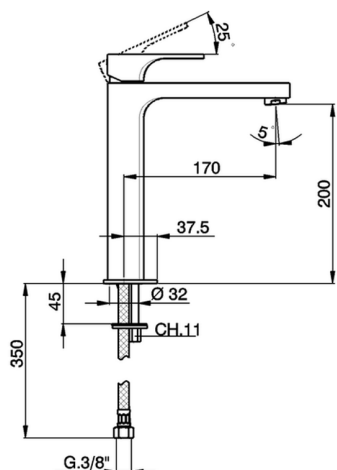

Single lever tall basin mixer CUBIC_CU003541

MODEL **CU003541**

Single lever tall basin mixer, without automatic pop-up waste, G.3/8" stainless steel flexible hoses

AVAILABLE FINISHINGS

-  **21** 21 Chrome
-  **2B** 2B Polished Nickel
-  **2F** 2F Brushed Nickel
-  **40** 40 Matt Black

CHARACTERISTICS

Cartridge Spare Parts **ZZ94240000**

25 mm Cartridge

Single lever tall basin mixer CUBIC_CU003541

CU003541

<https://en.cisal.it/single-lever-tall-basin-mixer-cubic-cu003541>

2026-05-20