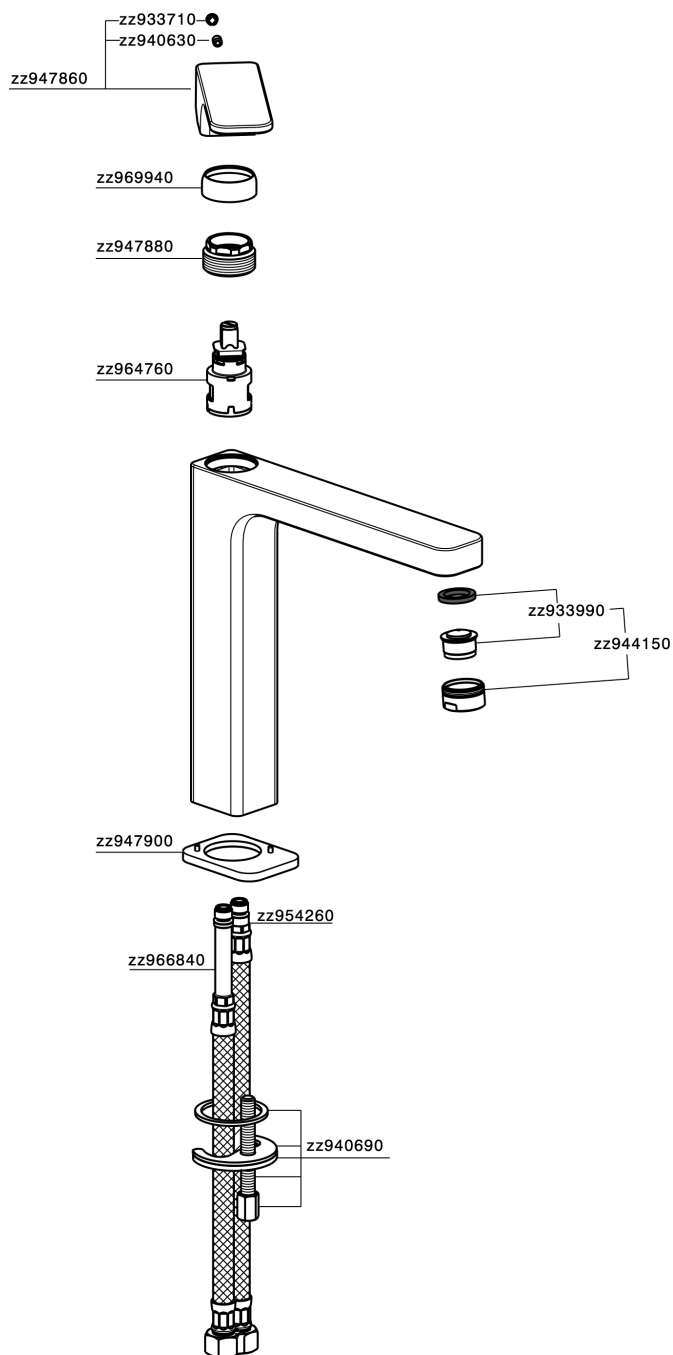

## Single lever tall basin mixer CUBIC\_CU003541

CU003541

<https://en.cisal.it/single-lever-tall-basin-mixer-cubic-cu003541>

2026-04-08