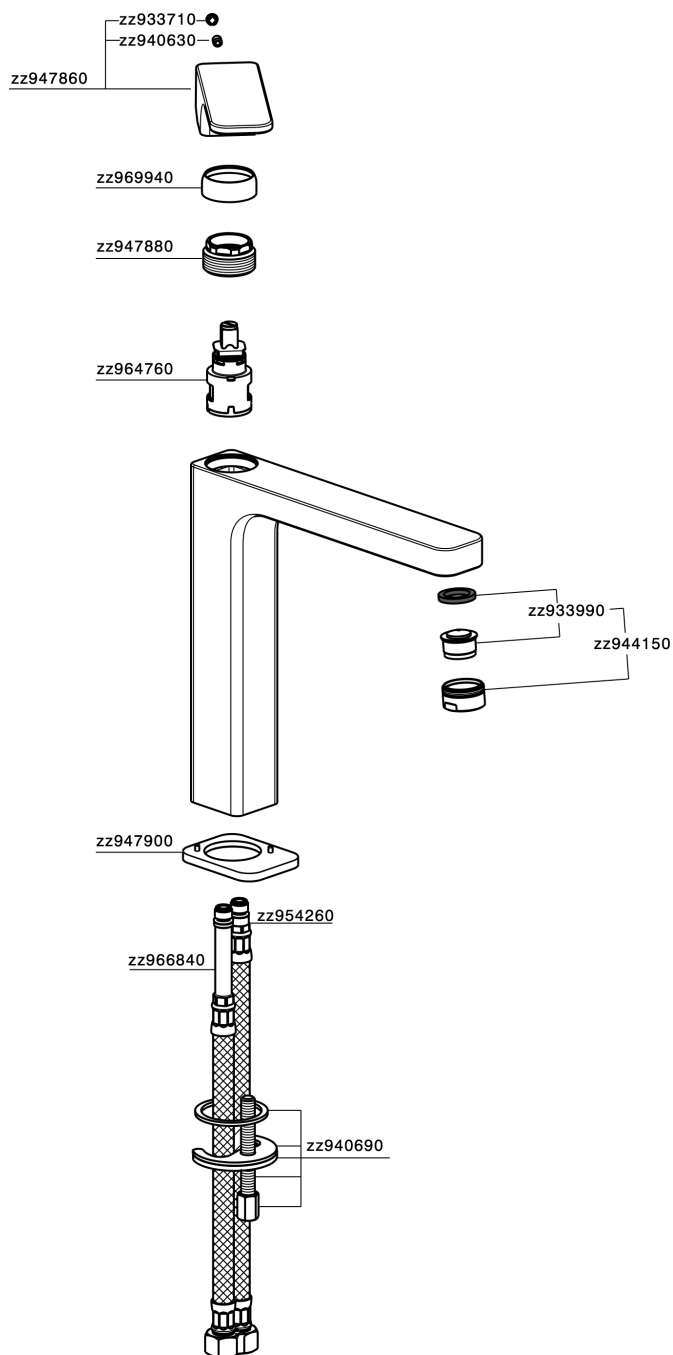

Single lever tall basin mixer CUBIC_CU003541

CU003541

<https://en.cisal.it/single-lever-tall-basin-mixer-cubic-cu003541>

2026-06-13