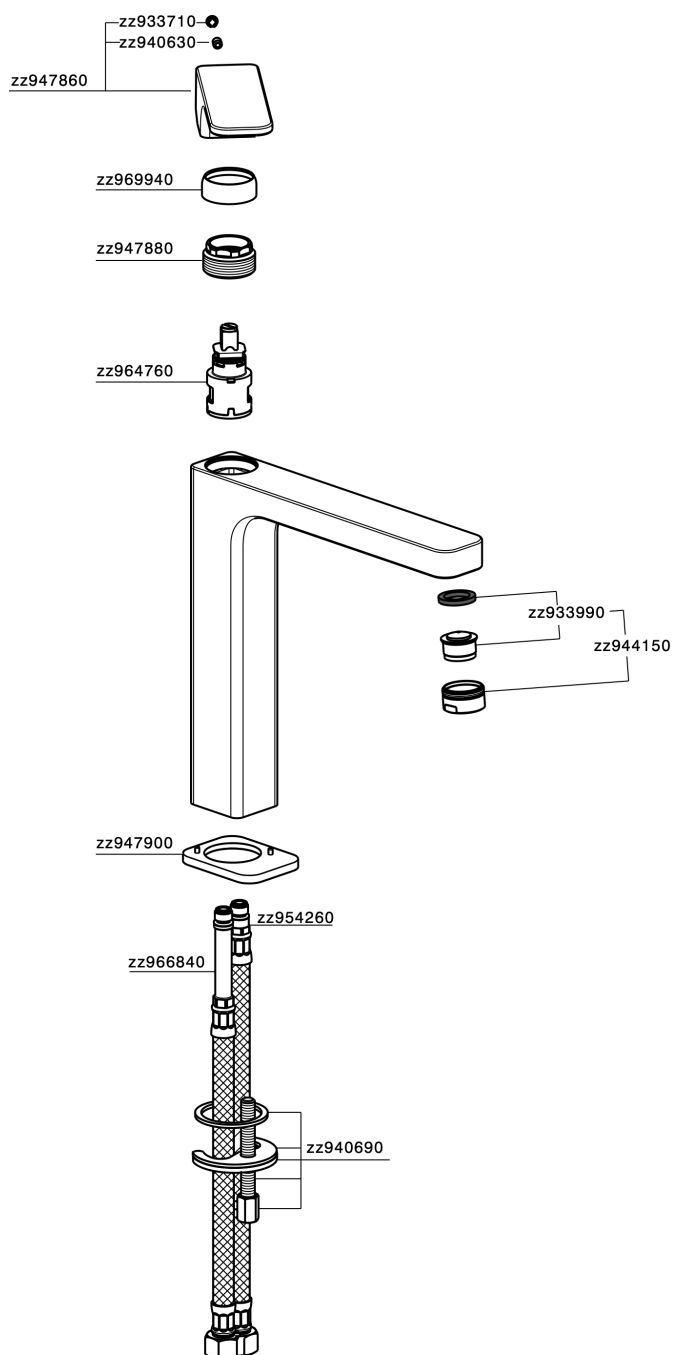

Single lever tall basin mixer CUBIC_CU003541

CU003541

<https://en.cisal.it/single-lever-tall-basin-mixer-cubic-cu003541>

2026-04-29