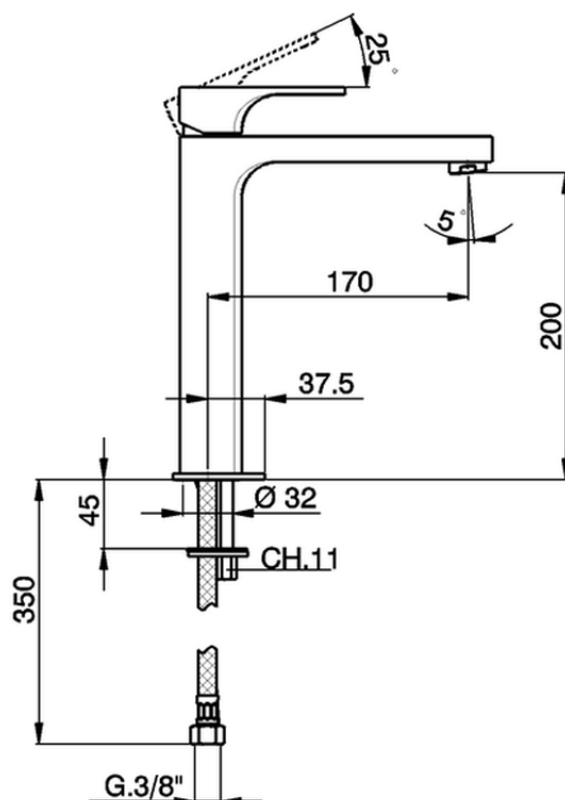

Single lever tall basin mixer CUBIC_CU003541

CU003541

<https://en.cisal.it/single-lever-tall-basin-mixer-cubic-cu003541>

2026-05-20