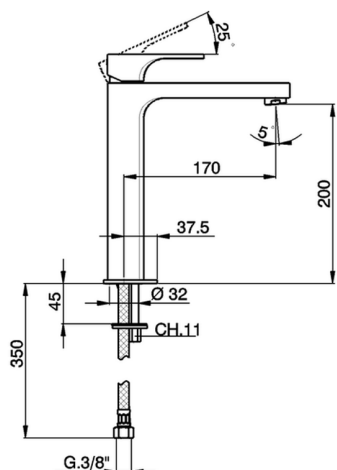

Single lever tall basin mixer CUBIC_CU003541

MODEL **CU003541**

Single lever tall basin mixer, without automatic pop-up waste, G.3/8" stainless steel flexible hoses

AVAILABLE FINISHINGS

-  **21** 21 Chrome
-  **2B** 2B Polished Nickel
-  **2F** 2F Brushed Nickel
-  **40** 40 Matt Black

CHARACTERISTICS

Cartridge Spare Parts **ZZ94240000**

25 mm Cartridge

Single lever tall basin mixer CUBIC_CU003541

CU003541

<https://en.cisal.it/single-lever-tall-basin-mixer-cubic-cu003541>

2026-04-08