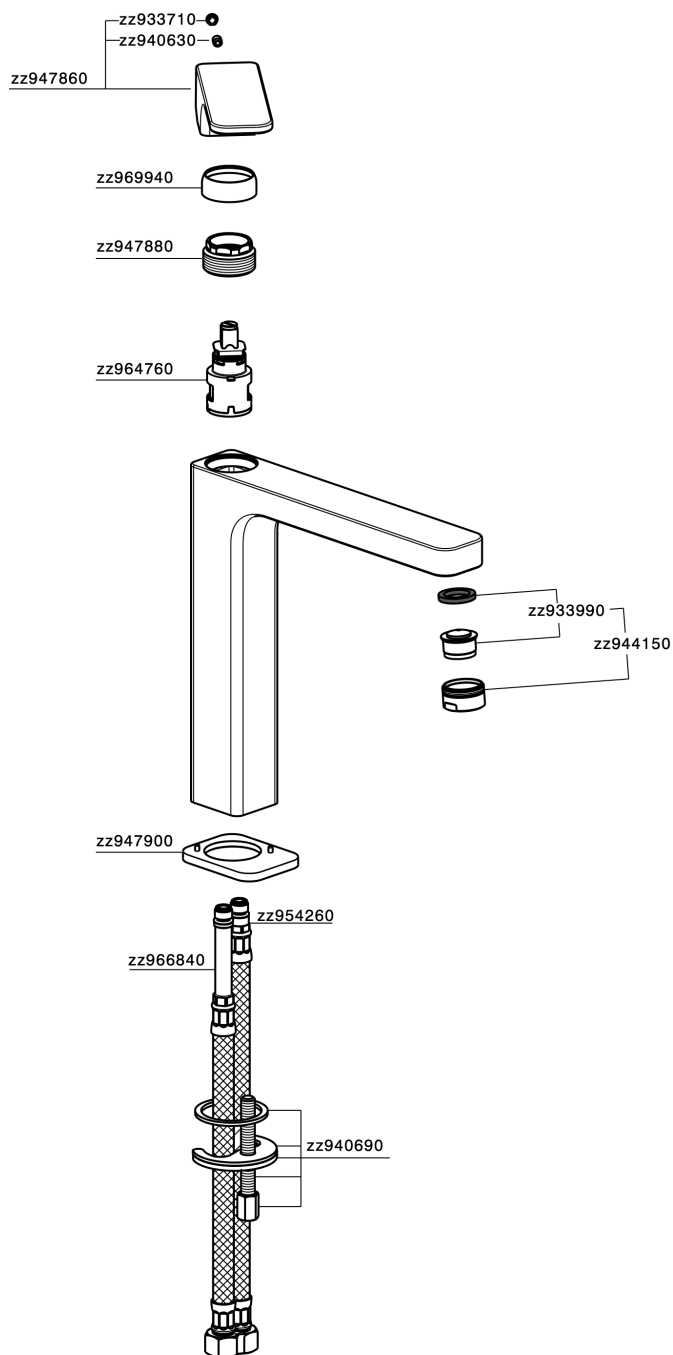

Single lever tall basin mixer CUBIC_CU003541

MODEL **CU003541**

Single lever tall basin mixer, without automatic pop-up waste, G.3/8" stainless steel flexible hoses

AVAILABLE FINISHINGS

-  **21** 21 Chrome
-  **2B** 2B Polished Nickel
-  **2F** 2F Brushed Nickel
-  **40** 40 Matt Black

CHARACTERISTICS

Cartridge Spare Parts **ZZ94240000**

25 mm Cartridge

Single lever tall basin mixer CUBIC_CU003541

CU003541

<https://en.cisal.it/single-lever-tall-basin-mixer-cubic-cu003541>

2026-04-29