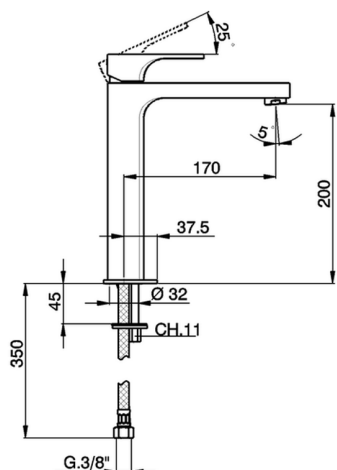

Single lever tall basin mixer CUBIC_CU003541

MODEL **CU003541**

Single lever tall basin mixer, without automatic pop-up waste, G.3/8" stainless steel flexible hoses

AVAILABLE FINISHINGS

-  **21** 21 Chrome
-  **2B** 2B Polished Nickel
-  **2F** 2F Brushed Nickel
-  **40** 40 Matt Black

CHARACTERISTICS

Cartridge Spare Parts **ZZ94240000**

25 mm Cartridge

Single lever tall basin mixer CUBIC_CU003541

CU003541

<https://en.cisal.it/single-lever-tall-basin-mixer-cubic-cu003541>

2026-06-10