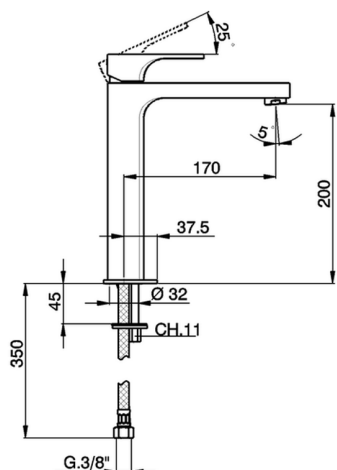

Single lever tall basin mixer CUBIC_CU003541

MODEL **CU003541**

Single lever tall basin mixer, without automatic pop-up waste, G.3/8" stainless steel flexible hoses

AVAILABLE FINISHINGS

-  **21** 21 Chrome
-  **2B** 2B Polished Nickel
-  **2F** 2F Brushed Nickel
-  **40** 40 Matt Black

CHARACTERISTICS

Cartridge Spare Parts **ZZ94240000**

25 mm Cartridge

Single lever tall basin mixer CUBIC_CU003541

CU003541

<https://en.cisal.it/single-lever-tall-basin-mixer-cubic-cu003541>

2026-04-29