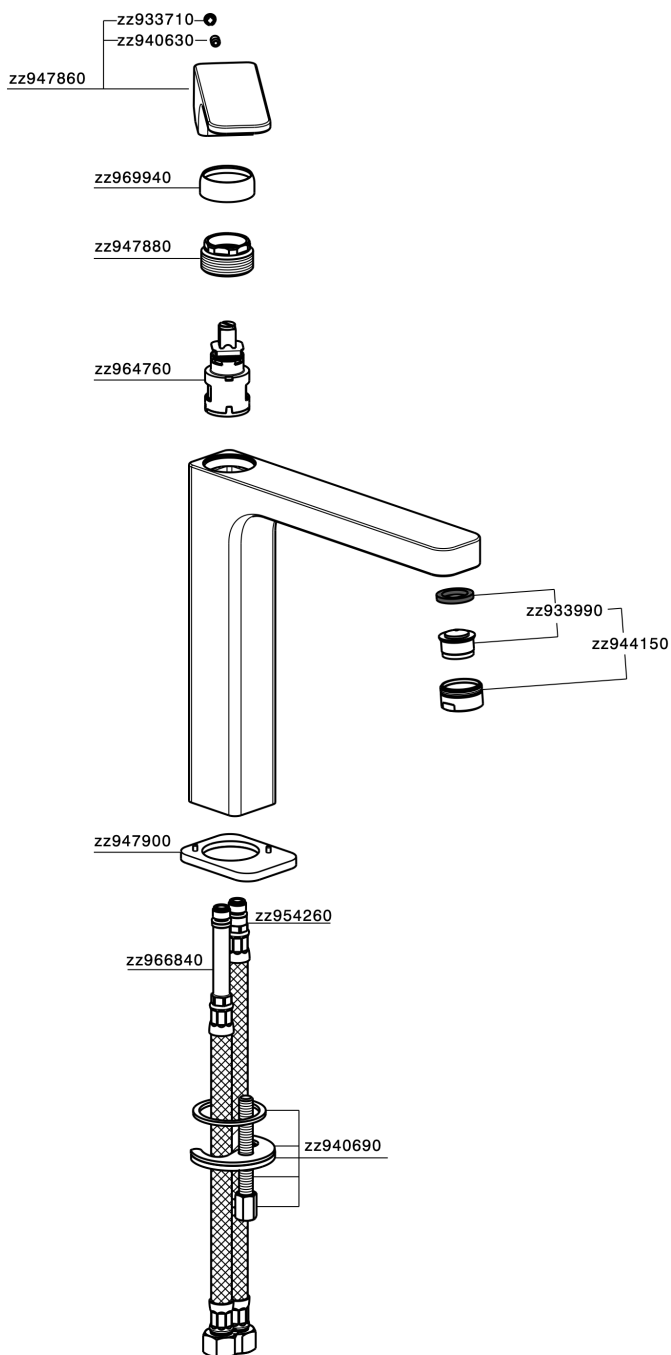

Single lever tall basin mixer CUBIC_CU003541

MODEL **CU003541**

Single lever tall basin mixer, without automatic pop-up waste, G.3/8" stainless steel flexible hoses

AVAILABLE FINISHINGS

-  **21** 21 Chrome
-  **2B** 2B Polished Nickel
-  **2F** 2F Brushed Nickel
-  **40** 40 Matt Black

CHARACTERISTICS

Cartridge Spare Parts **ZZ94240000**

25 mm Cartridge

Single lever tall basin mixer CUBIC_CU003541

CU003541

<https://en.cisal.it/single-lever-tall-basin-mixer-cubic-cu003541>

2026-06-10