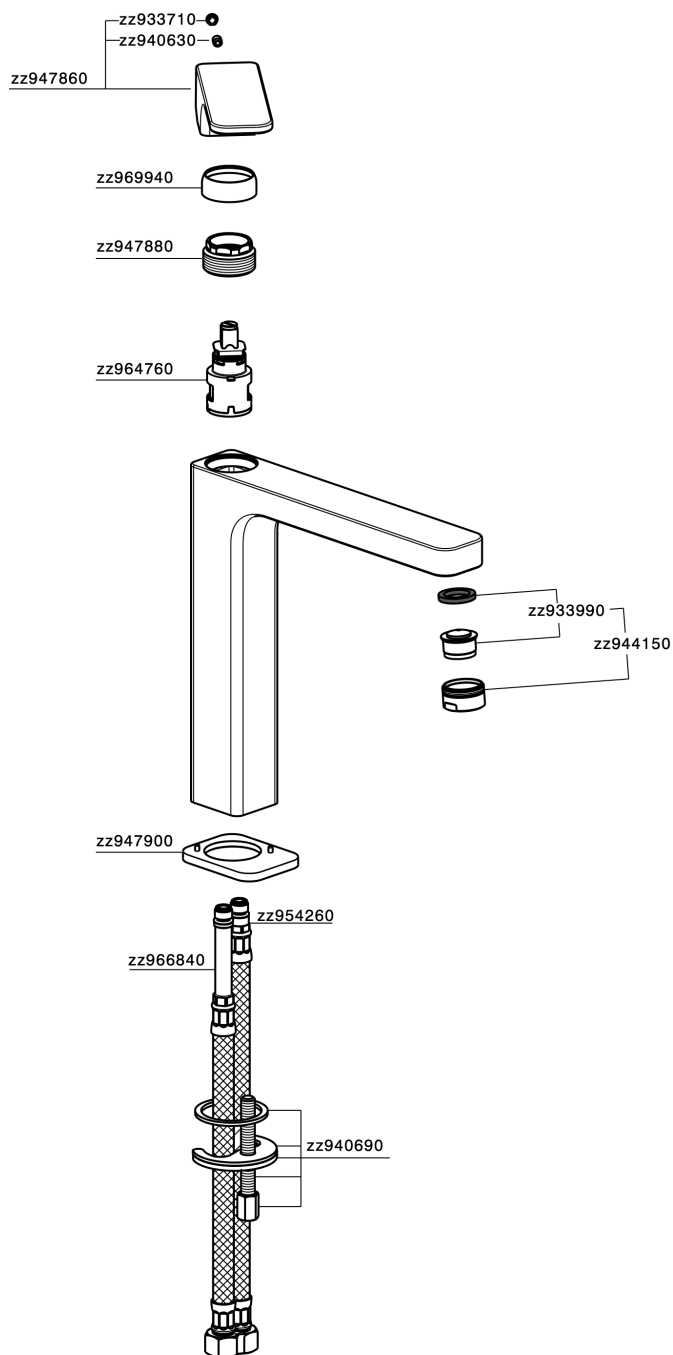

Single lever tall basin mixer CUBIC_CU003541

MODEL **CU003541**

Single lever tall basin mixer, without automatic pop-up waste, G.3/8" stainless steel flexible hoses

AVAILABLE FINISHINGS

-  **21** 21 Chrome
-  **2B** 2B Polished Nickel
-  **2F** 2F Brushed Nickel
-  **40** 40 Matt Black

CHARACTERISTICS

Cartridge Spare Parts **ZZ94240000**

25 mm Cartridge

Single lever tall basin mixer CUBIC_CU003541

CU003541

<https://en.cisal.it/single-lever-tall-basin-mixer-cubic-cu003541>

2026-04-08