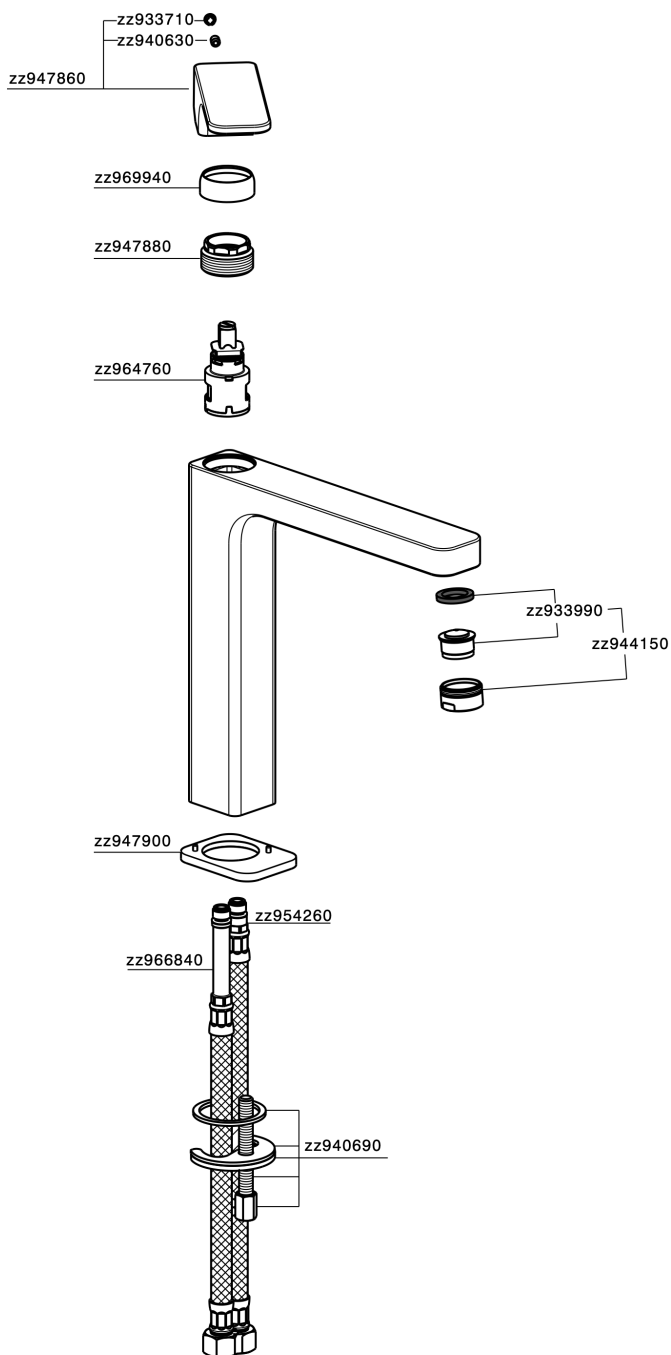

Single lever tall basin mixer CUBIC_CU003541

CU003541

<https://en.cisal.it/single-lever-tall-basin-mixer-cubic-cu003541>

2026-06-14