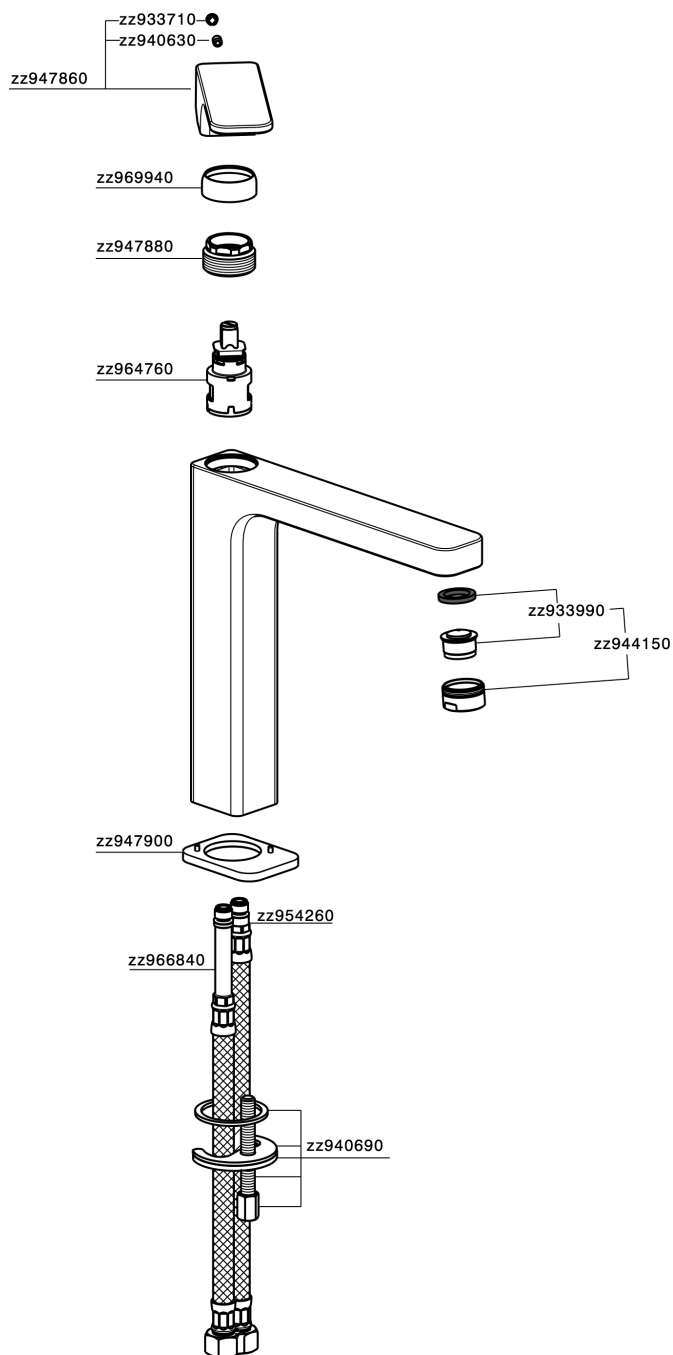

## Single lever tall basin mixer CUBIC\_CU003541

CU003541

<https://en.cisal.it/single-lever-tall-basin-mixer-cubic-cu003541>

2026-04-30