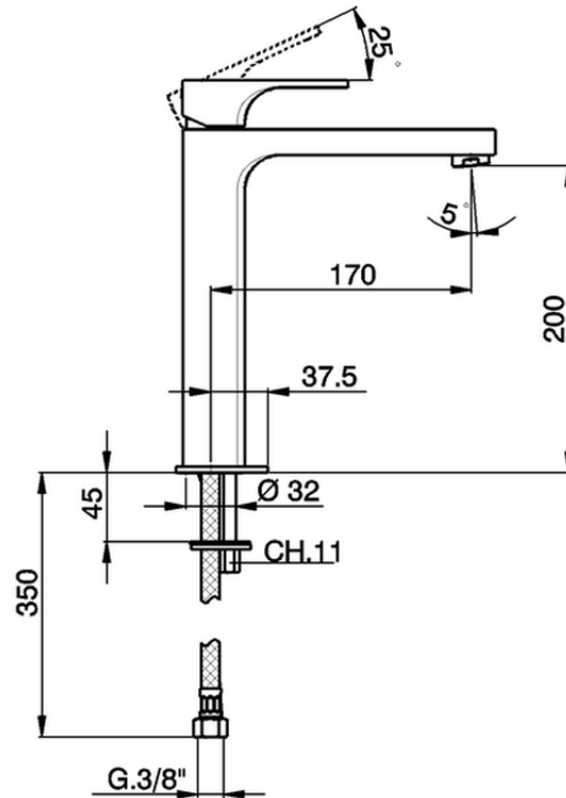

## Single lever tall basin mixer CUBIC\_CU003541

CU003541

<https://en.cisal.it/single-lever-tall-basin-mixer-cubic-cu003541>

2026-04-29