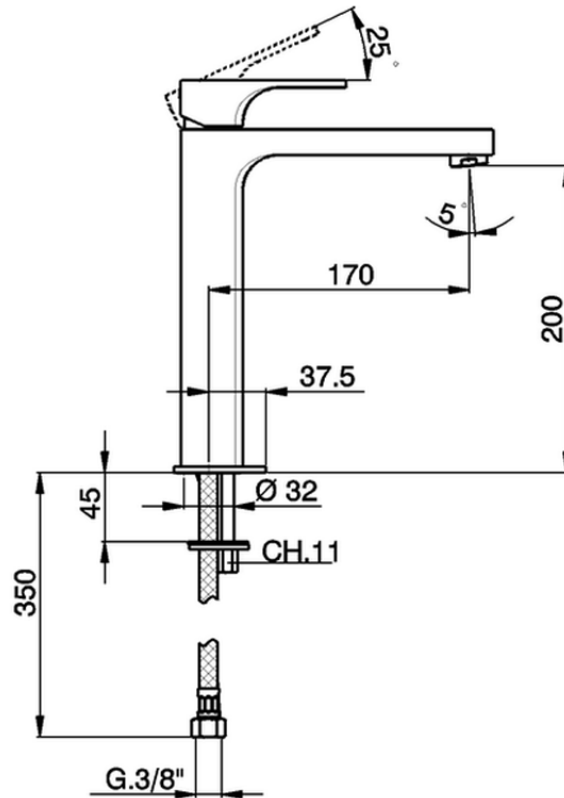

## Single lever tall basin mixer CUBIC\_CU003541

CU003541

<https://en.cisal.it/single-lever-tall-basin-mixer-cubic-cu003541>

2026-06-13