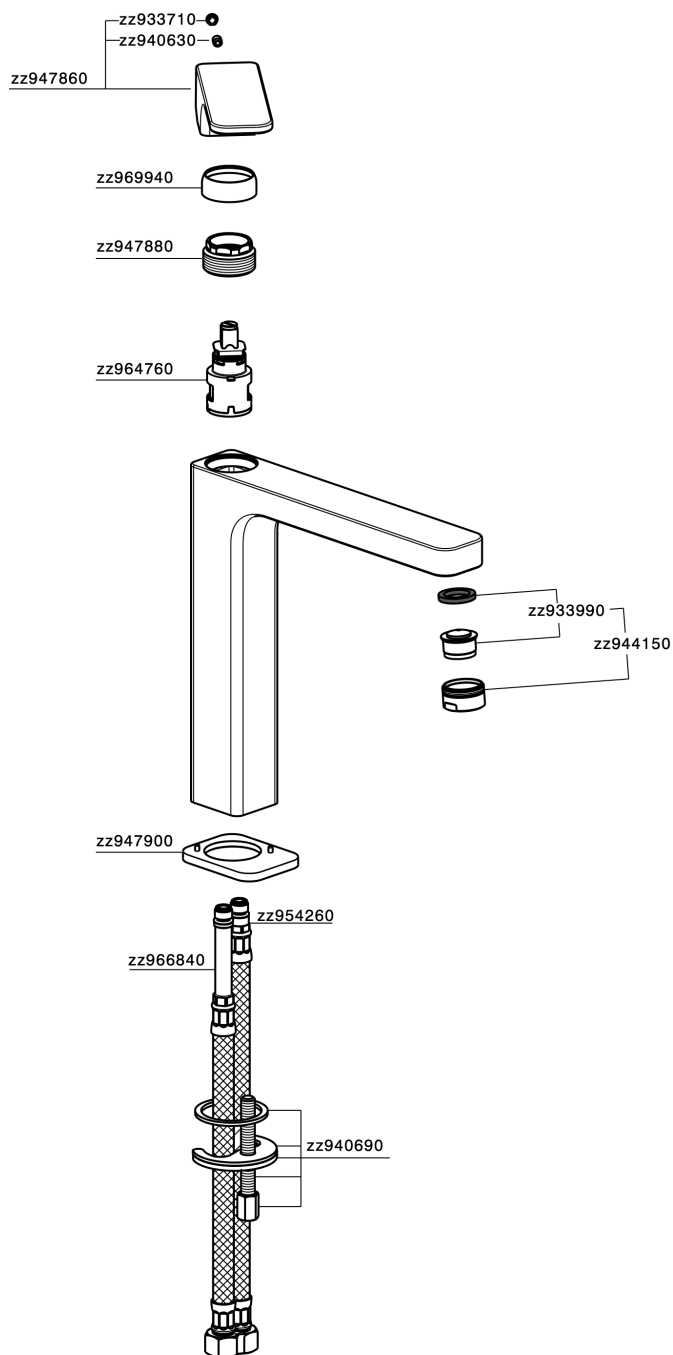

Single lever tall basin mixer CUBIC_CU003541

MODEL **CU003541**

Single lever tall basin mixer, without automatic pop-up waste, G.3/8" stainless steel flexible hoses

AVAILABLE FINISHINGS

-  **21** 21 Chrome
-  **2B** 2B Polished Nickel
-  **2F** 2F Brushed Nickel
-  **40** 40 Matt Black

CHARACTERISTICS

Cartridge Spare Parts **ZZ94240000**

25 mm Cartridge

Single lever tall basin mixer CUBIC_CU003541

CU003541

<https://en.cisal.it/single-lever-tall-basin-mixer-cubic-cu003541>

2026-06-14