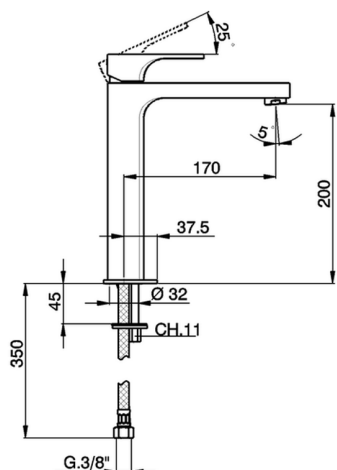

Single lever tall basin mixer CUBIC_CU003541

MODEL **CU003541**

Single lever tall basin mixer, without automatic pop-up waste, G.3/8" stainless steel flexible hoses

AVAILABLE FINISHINGS

-  **21** 21 Chrome
-  **2B** 2B Polished Nickel
-  **2F** 2F Brushed Nickel
-  **40** 40 Matt Black

CHARACTERISTICS

Cartridge Spare Parts **ZZ94240000**

25 mm Cartridge

Single lever tall basin mixer CUBIC_CU003541

CU003541

<https://en.cisal.it/single-lever-tall-basin-mixer-cubic-cu003541>

2026-06-14