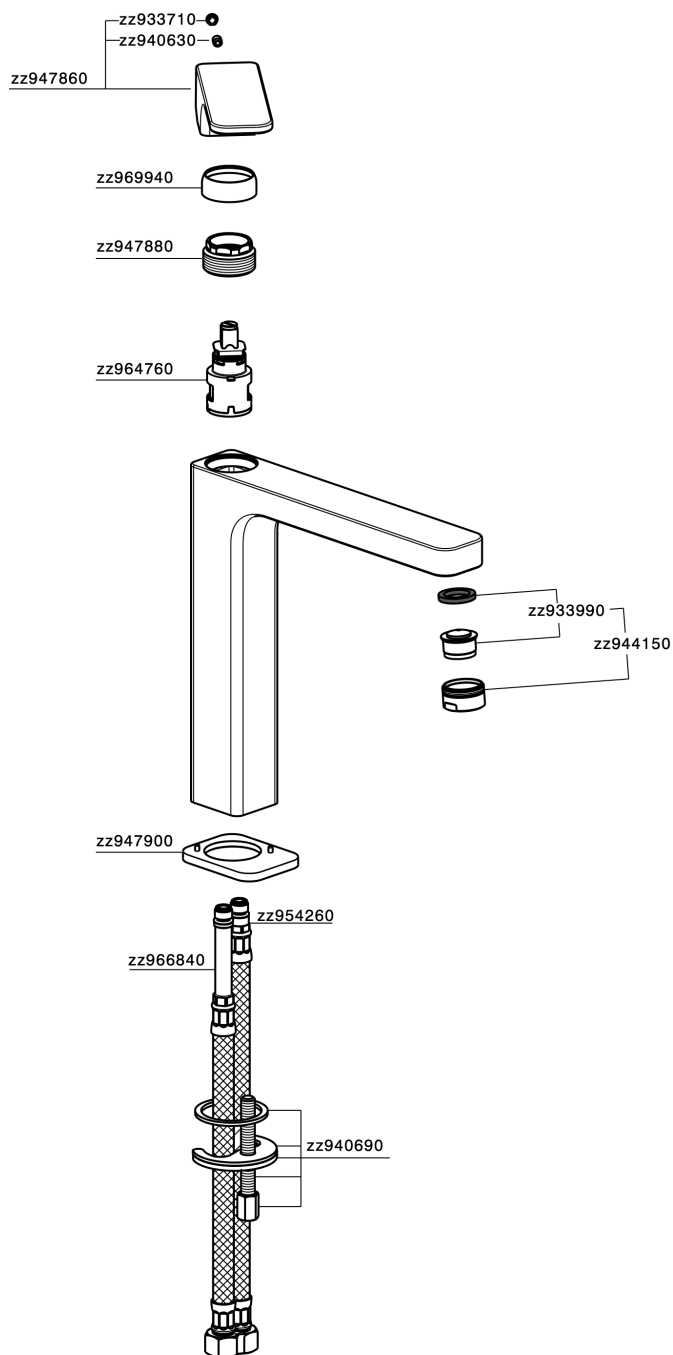

Single lever tall basin mixer CUBIC_CU003541

MODEL **CU003541**

Single lever tall basin mixer, without automatic pop-up waste, G.3/8" stainless steel flexible hoses

AVAILABLE FINISHINGS

-  **21** 21 Chrome
-  **2B** 2B Polished Nickel
-  **2F** 2F Brushed Nickel
-  **40** 40 Matt Black

CHARACTERISTICS

Cartridge Spare Parts **ZZ94240000**

25 mm Cartridge

Single lever tall basin mixer CUBIC_CU003541

CU003541

<https://en.cisal.it/single-lever-tall-basin-mixer-cubic-cu003541>

2026-04-10