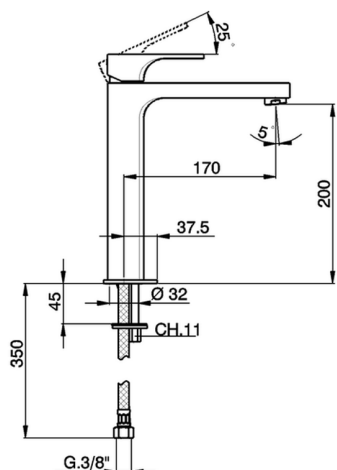

Single lever tall basin mixer CUBIC_CU003541

MODEL **CU003541**

Single lever tall basin mixer, without automatic pop-up waste, G.3/8" stainless steel flexible hoses

AVAILABLE FINISHINGS

-  **21** 21 Chrome
-  **2B** 2B Polished Nickel
-  **2F** 2F Brushed Nickel
-  **40** 40 Matt Black

CHARACTERISTICS

Cartridge Spare Parts **ZZ94240000**

25 mm Cartridge

Single lever tall basin mixer CUBIC_CU003541

CU003541

<https://en.cisal.it/single-lever-tall-basin-mixer-cubic-cu003541>

2026-04-10