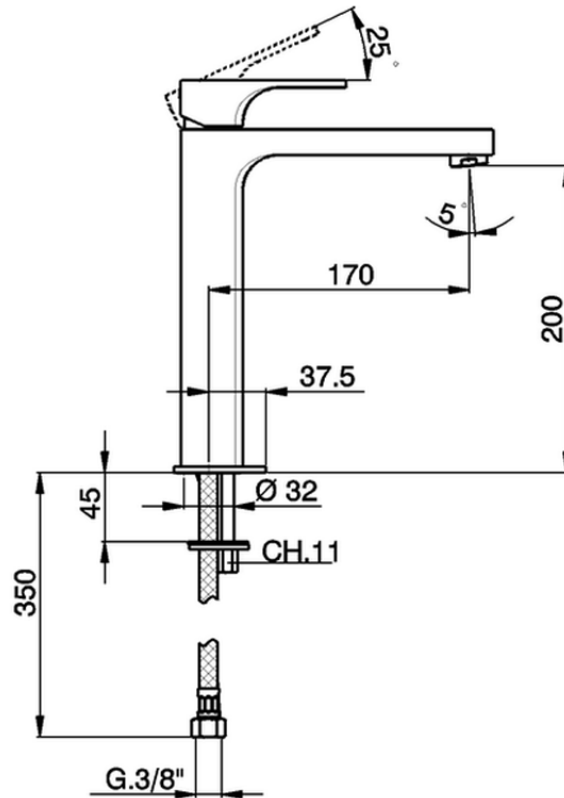

## Single lever tall basin mixer CUBIC\_CU003541

CU003541

<https://en.cisal.it/single-lever-tall-basin-mixer-cubic-cu003541>

2026-04-08