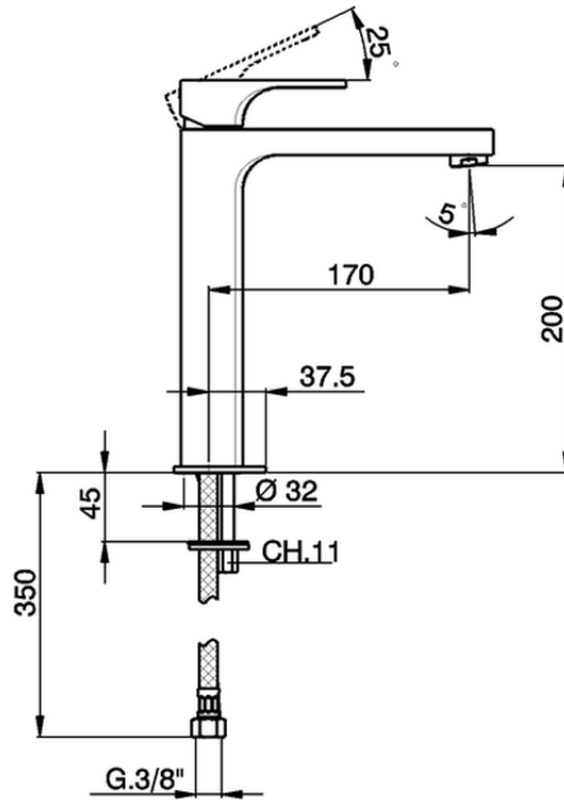

Single lever tall basin mixer CUBIC_CU003541

CU003541

<https://en.cisal.it/single-lever-tall-basin-mixer-cubic-cu003541>

2026-06-14