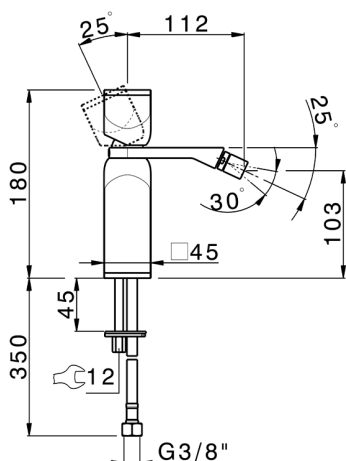

Single lever bidet mixer HI-RISE_RM000564

MODEL **RM000564**

Single lever bidet mixer, without pop up waste, G.3/8"
Stainless Steel Flexible, body and handle in marble

AVAILABLE FINISHINGS

- 
7S 7S White Carrara Marble/Brushed Gold
- 
7X 7X White Carrara Marble/Brushed Nickel
- 
7Y 7Y Carrara Marble/Chrome
- 
8A 8A Marquinia Marble/Brushed Gold
- 
8B 8B Marquinia Marble/Gold
- 
8D 8D Black Marquinia Marble/Chrome

CHARACTERISTICS

Cartridge Spare Parts **ZZ96550000**

25 mm Cartridge

2026-04-06