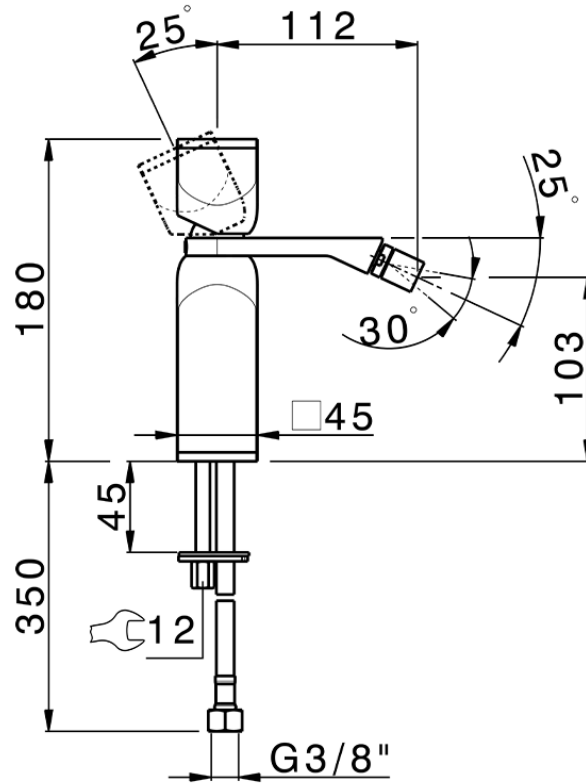

Single lever bidet mixer HI-RISE_RM000564

RM000564

<https://en.cisal.it/single-lever-bidet-mixer-hi-rise-rm000564>

2026-04-06