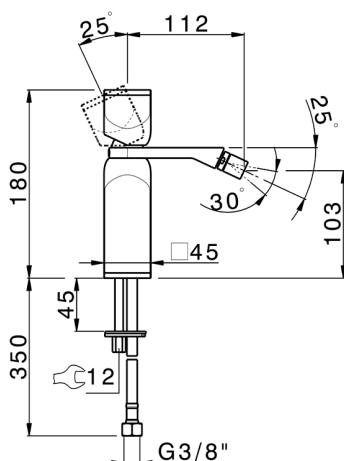

Single lever bidet mixer HI-RISE_RM000564

MODEL **RM000564**

Single lever bidet mixer, without pop up waste, G.3/8"
Stainless Steel Flexible, body and handle in marble

AVAILABLE FINISHINGS

- 
7S 7S White Carrara Marble/Brushed Gold
- 
7X 7X White Carrara Marble/Brushed Nickel
- 
7Y 7Y Carrara Marble/Chrome
- 
8A 8A Marquinia Marble/Brushed Gold
- 
8B 8B Marquinia Marble/Gold
- 
8D 8D Black Marquinia Marble/Chrome

CHARACTERISTICS

Cartridge Spare Parts **ZZ96550000**

25 mm Cartridge

2026-06-14