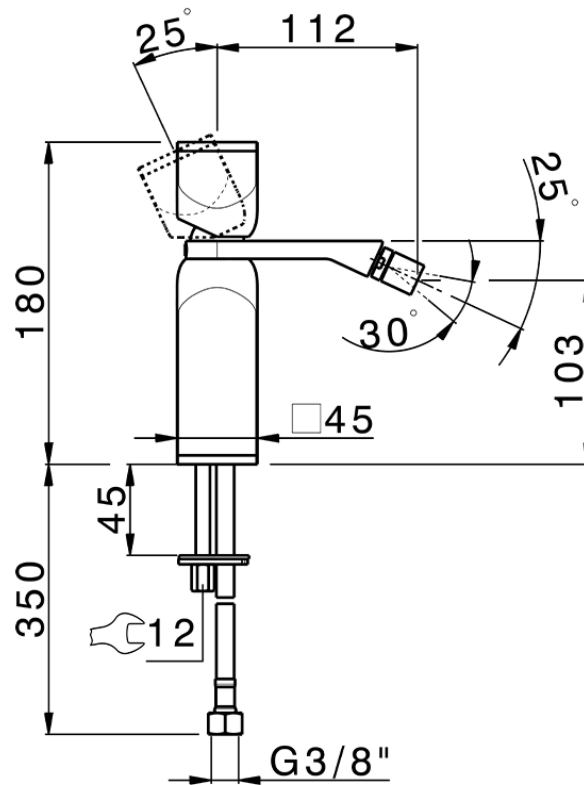

Single lever bidet mixer HI-RISE_RM000564

RM000564

<https://en.cisal.it/single-lever-bidet-mixer-hi-rise-rm000564>

2026-06-14