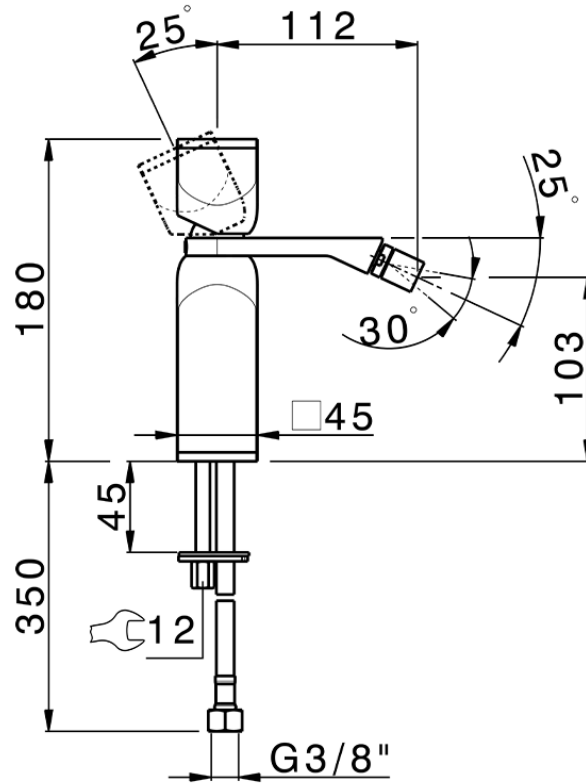

## Single lever bidet mixer HI-RISE\_RM000564

RM000564

<https://en.cisal.it/single-lever-bidet-mixer-hi-rise-rm000564>

2026-04-26