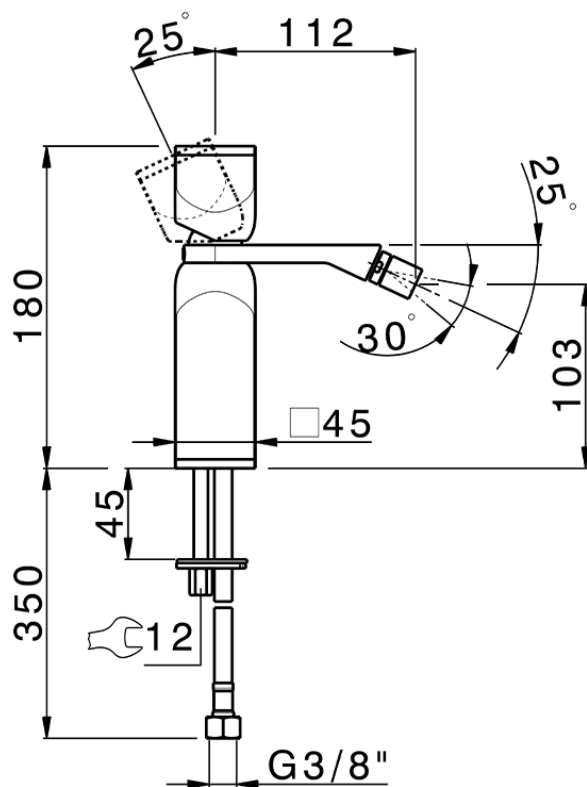

## Single lever bidet mixer HI-RISE\_RM000564

RM000564

<https://en.cisal.it/single-lever-bidet-mixer-hi-rise-rm000564>

2026-04-06