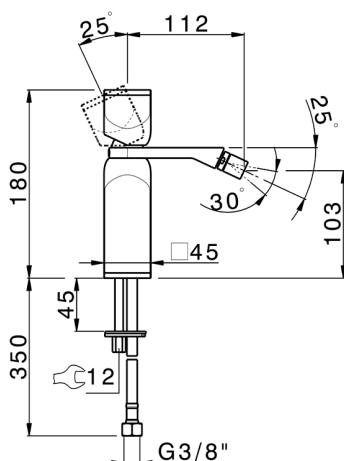

Single lever bidet mixer HI-RISE_RM000564

MODEL **RM000564**

Single lever bidet mixer, without pop up waste, G.3/8"
Stainless Steel Flexible, body and handle in marble

AVAILABLE FINISHINGS

- 
7S 7S White Carrara Marble/Brushed Gold
- 
7X 7X White Carrara Marble/Brushed Nickel
- 
7Y 7Y Carrara Marble/Chrome
- 
8A 8A Marquinia Marble/Brushed Gold
- 
8B 8B Marquinia Marble/Gold
- 
8D 8D Black Marquinia Marble/Chrome

CHARACTERISTICS

Cartridge Spare Parts **ZZ96550000**

25 mm Cartridge

2026-04-08