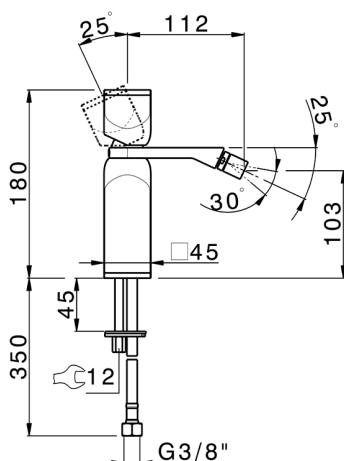

## Single lever bidet mixer HI-RISE\_RM000564

MODEL **RM000564**

Single lever bidet mixer, without pop up waste, G.3/8"  
Stainless Steel Flexible, body and handle in marble

### CHARACTERISTICS

Cartridge Spare Parts **ZZ96550000**

**25 mm Cartridge**

2026-06-14