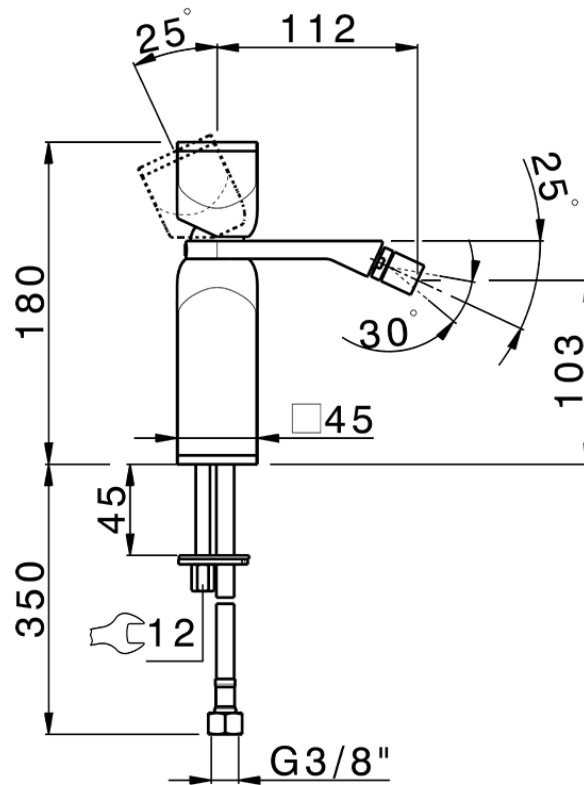

Single lever bidet mixer HI-RISE_RM000564

RM000564

<https://en.cisal.it/single-lever-bidet-mixer-hi-rise-rm000564>

2026-04-26