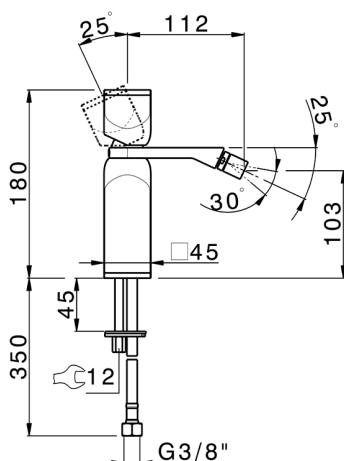

Single lever bidet mixer HI-RISE_RM000564

MODEL **RM000564**

Single lever bidet mixer, without pop up waste, G.3/8"
Stainless Steel Flexible, body and handle in marble

AVAILABLE FINISHINGS

- 
7S 7S White Carrara Marble/Brushed Gold
- 
7X 7X White Carrara Marble/Brushed Nickel
- 
7Y 7Y Carrara Marble/Chrome
- 
8A 8A Marquinia Marble/Brushed Gold
- 
8B 8B Marquinia Marble/Gold
- 
8D 8D Black Marquinia Marble/Chrome

CHARACTERISTICS

Cartridge Spare Parts **ZZ96550000**

25 mm Cartridge

2026-05-17