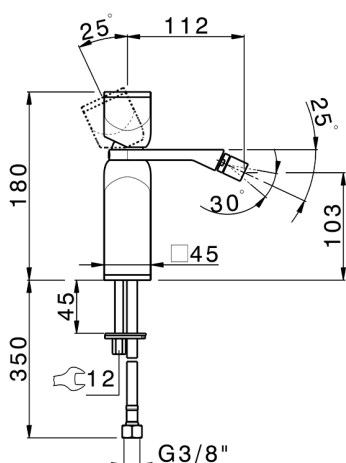

Single lever bidet mixer HI-RISE_RM000564

MODEL **RM000564**

Single lever bidet mixer, without pop up waste, G.3/8"
Stainless Steel Flexible, body and handle in marble

AVAILABLE FINISHINGS

- 
7S 7S White Carrara Marble/Brushed Gold
- 
7X 7X White Carrara Marble/Brushed Nickel
- 
7Y 7Y Carrara Marble/Chrome
- 
8A 8A Marquinia Marble/Brushed Gold
- 
8B 8B Marquinia Marble/Gold
- 
8D 8D Black Marquinia Marble/Chrome

CHARACTERISTICS

Cartridge Spare Parts **ZZ96550000**

25 mm Cartridge

2026-06-06