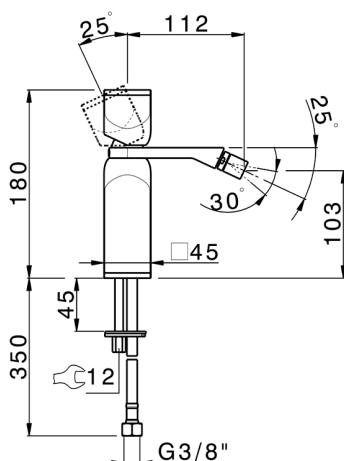

## Single lever bidet mixer HI-RISE\_RM000564

MODEL **RM000564**

Single lever bidet mixer, without pop up waste, G.3/8"  
Stainless Steel Flexible, body and handle in marble

### CHARACTERISTICS

Cartridge Spare Parts **ZZ96550000**

**25 mm Cartridge**

2026-06-26