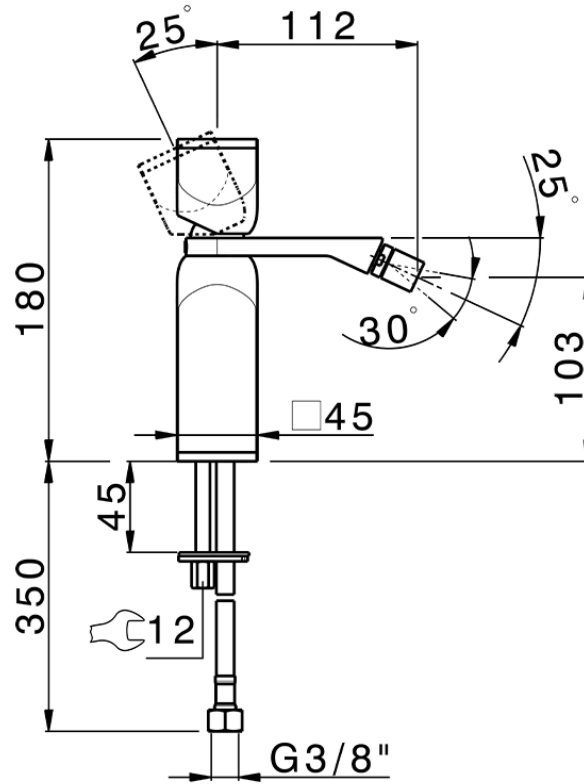

Single lever bidet mixer HI-RISE_RM000564

RM000564

<https://en.cisal.it/single-lever-bidet-mixer-hi-rise-rm000564>

2026-06-13