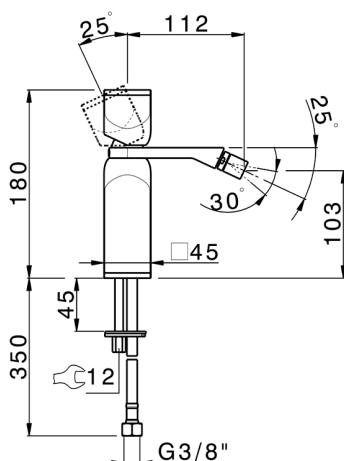

Single lever bidet mixer HI-RISE_RM000564

MODEL **RM000564**

Single lever bidet mixer, without pop up waste, G.3/8"
Stainless Steel Flexible, body and handle in marble

AVAILABLE FINISHINGS

7S 7S White Carrara Marble/Brushed Gold

7X 7X White Carrara Marble/Brushed Nickel

7Y 7Y Carrara Marble/Chrome

8A 8A Marquinia Marble/Brushed Gold

8B 8B Marquinia Marble/Gold

8D 8D Black Marquinia Marble/Chrome

CHARACTERISTICS

Cartridge Spare Parts **ZZ96550000**

25 mm Cartridge

2026-06-13