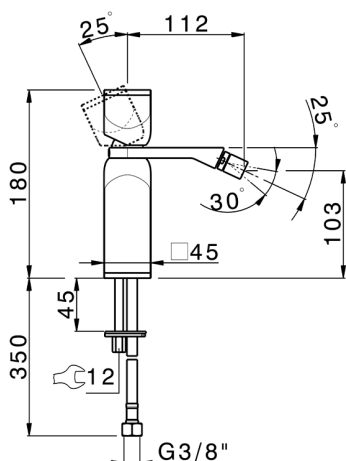

Single lever bidet mixer HI-RISE_RM000564

MODEL **RM000564**

Single lever bidet mixer, without pop up waste, G.3/8"
Stainless Steel Flexible, body and handle in marble

AVAILABLE FINISHINGS

- 
7S 7S White Carrara Marble/Brushed Gold
- 
7X 7X White Carrara Marble/Brushed Nickel
- 
7Y 7Y Carrara Marble/Chrome
- 
8A 8A Marquinia Marble/Brushed Gold
- 
8B 8B Marquinia Marble/Gold
- 
8D 8D Black Marquinia Marble/Chrome

CHARACTERISTICS

Cartridge Spare Parts **ZZ96550000**

25 mm Cartridge

2026-04-26