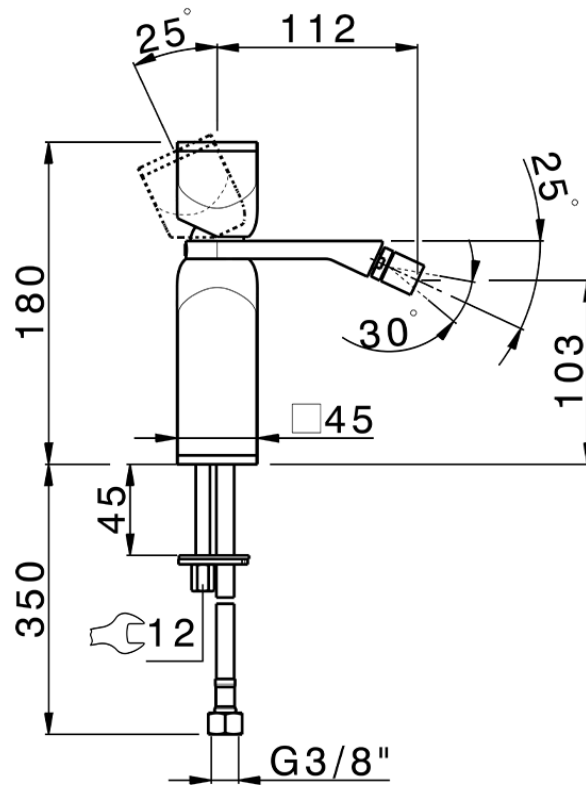

Single lever bidet mixer HI-RISE_RM000564

RM000564

<https://en.cisal.it/single-lever-bidet-mixer-hi-rise-rm000564>

2026-06-13