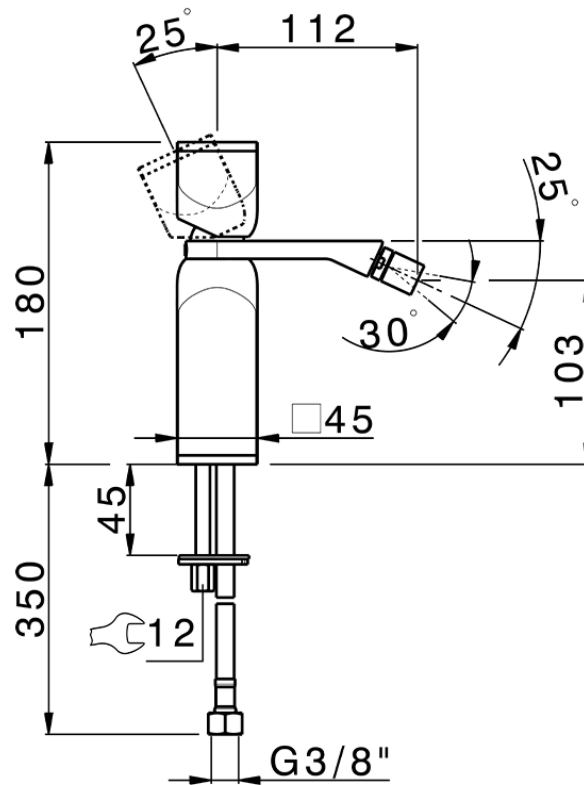

Single lever bidet mixer HI-RISE_RM000564

RM000564

<https://en.cisal.it/single-lever-bidet-mixer-hi-rise-rm000564>

2026-05-17