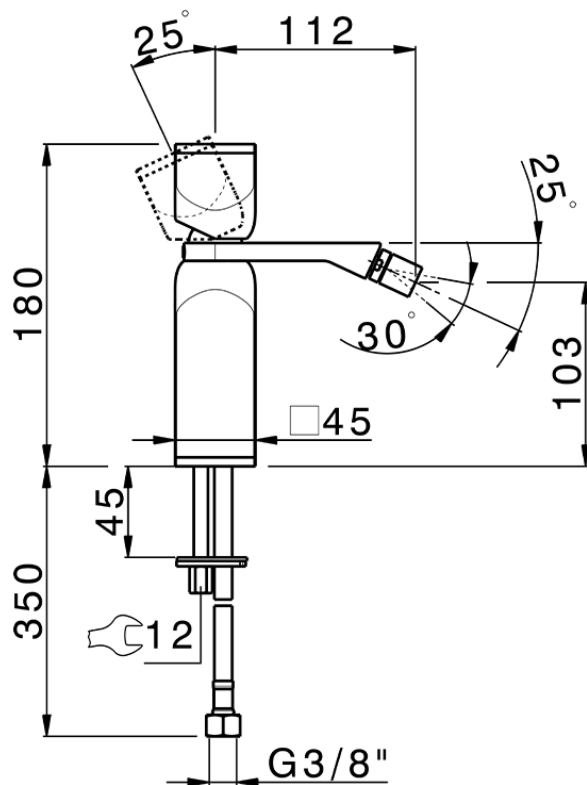

Single lever bidet mixer HI-RISE_RM000564

RM000564

<https://en.cisal.it/single-lever-bidet-mixer-hi-rise-rm000564>

2026-04-26