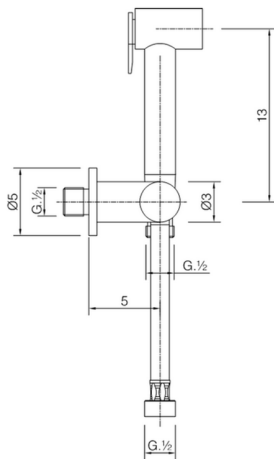

Hygienic Spray

Multi-jets hygienic hand shower, for personal hygiene care.

2024-12-22