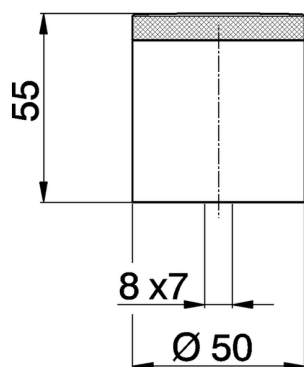

## Lever for single lever mixer 'LC' SPARE PARTS\_ZZ944120

MODEL **ZZ944120**

Lever for single lever mixer 'LC'

AVAILABLE FINISHINGS

CHARACTERISTICS

2026-04-29