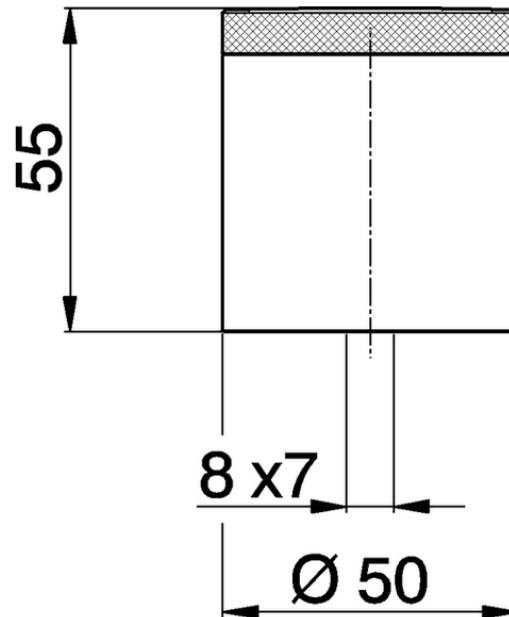

Lever for single lever mixer 'LC' SPARE PARTS_ZZ944120

ZZ944120

<https://en.cisal.it/lever-for-single-lever-mixer-lc-spare-parts-zz944120>

2026-05-01