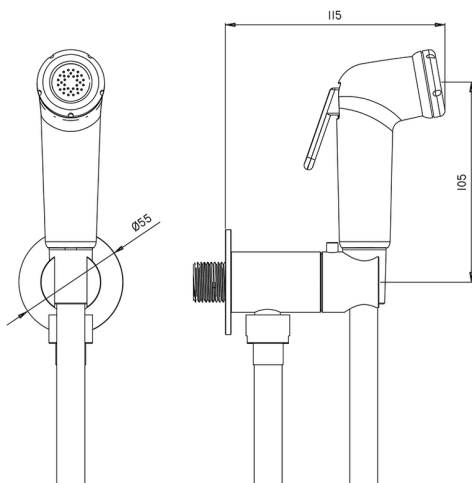

Hygienic Spray

Multi-jets hygienic hand shower, for personal hygiene care.

2024-12-22