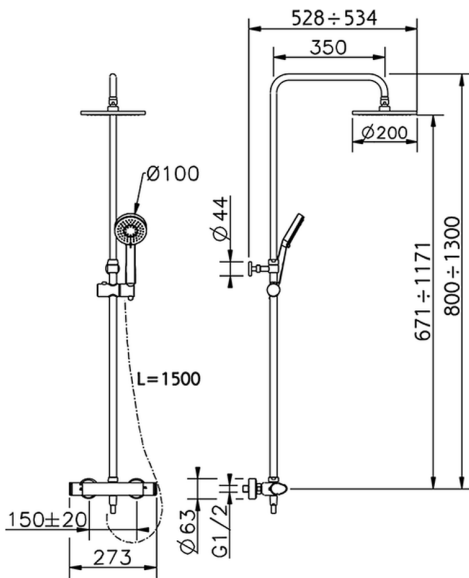

2-functions Thermostatic shower set SHOWER COLUMNS_A3C82020

MODEL **A3C82020**

2-functions Thermostatic shower set, 2 outlet devia stop, adjustable riser column, sliding handshower holder, 100 mm ABS Lodge 3 spray handshower, D.200 mm round showerhead Brass, 150 cm smooth SILVERFLEX Flexible Hose

AVAILABLE FINISHINGS

CHARACTERISTICS

Cartridge Spare Parts **22.04A.AR - ZZ97279004**

Argo 2 (long filter) Thermostatic Valve

DeviaStop

The Cisal Devia Stop technology allows to adjust the water flow and to direct it to the selected output point (overhead soaker, hand shower, etc).