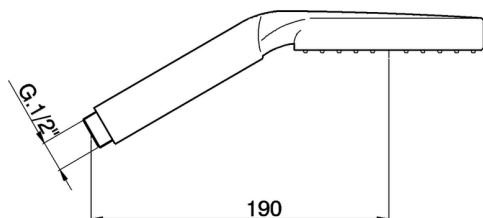

## Hydro 2 handshower SHOWER\_DS014220

MODEL **DS014220**

Hydro 2 handshower,ABS one spray

AVAILABLE FINISHINGS

CHARACTERISTICS

2026-06-04