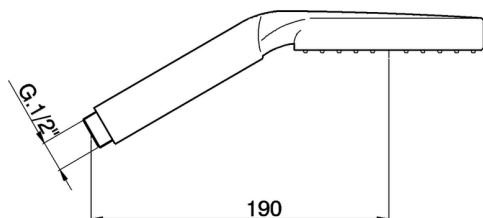

Hydro 2 handshower SHOWER_DS014220

MODEL **DS014220**

Hydro 2 handshower,ABS one spray

AVAILABLE FINISHINGS

CHARACTERISTICS

2026-06-25