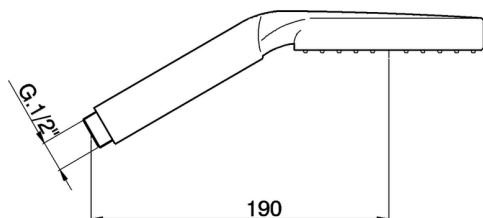

Hydro 2 handshower SHOWER_DS014220

MODEL **DS014220**

Hydro 2 handshower,ABS one spray

AVAILABLE FINISHINGS

CHARACTERISTICS

2026-04-04