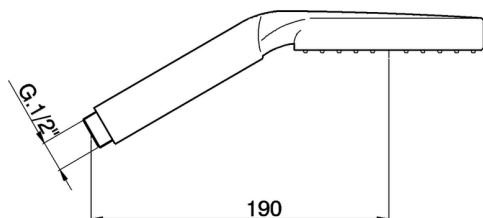

Hydro 2 handshower SHOWER_DS014220

MODEL **DS014220**

Hydro 2 handshower,ABS one spray

AVAILABLE FINISHINGS

CHARACTERISTICS

2026-05-15