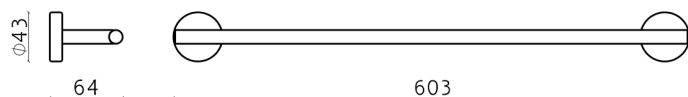

## Towel holder XION\_XI090106

MODEL **XI090106**

Towel holder, Inox AISI 304

AVAILABLE FINISHINGS

 **D1** D1 Brushed Inox

CHARACTERISTICS

2026-05-17