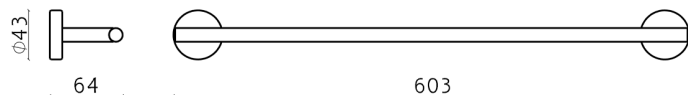

Towel holder XION_XI090106

MODEL **XI090106**

Towel holder, Inox AISI 304

AVAILABLE FINISHINGS

 **D1** D1 Brushed Inox

CHARACTERISTICS

2026-04-26