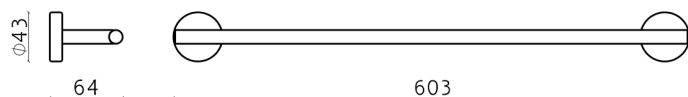

Towel holder XION_XI090106

MODEL **XI090106**

Towel holder, Inox AISI 304

AVAILABLE FINISHINGS

 **D1** D1 Brushed Inox

CHARACTERISTICS

2026-04-06