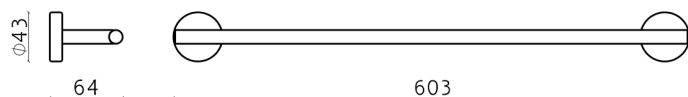

## Towel holder XION\_XI090106

MODEL **XI090106**

Towel holder, Inox AISI 304

AVAILABLE FINISHINGS

 **D1** D1 Brushed Inox

CHARACTERISTICS

2026-06-13