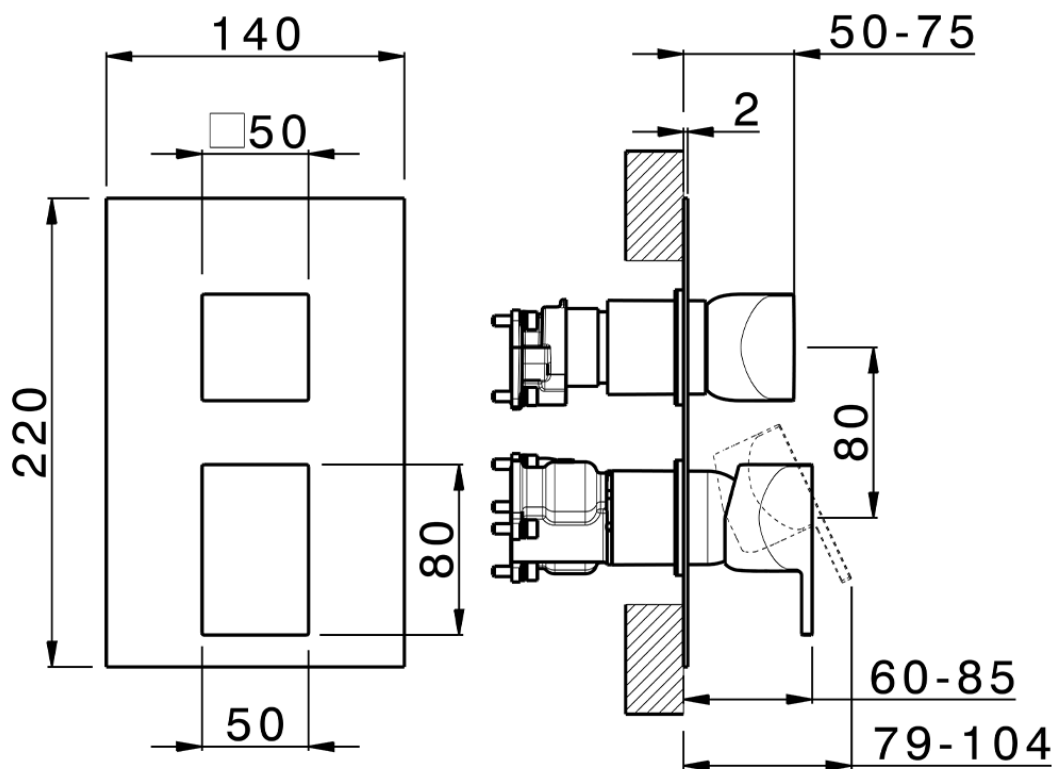

Exposed part for Single Lever One Box Valve ONE BOX_RI0BM030

RI0BM030

<https://en.cisal.it/exposed-part-for-single-lever-one-box-valve-one-box-ri0bm030>

ZA00B031

<https://en.cisal.it/one-box-universal-concealed-part-one-box-za00b031>