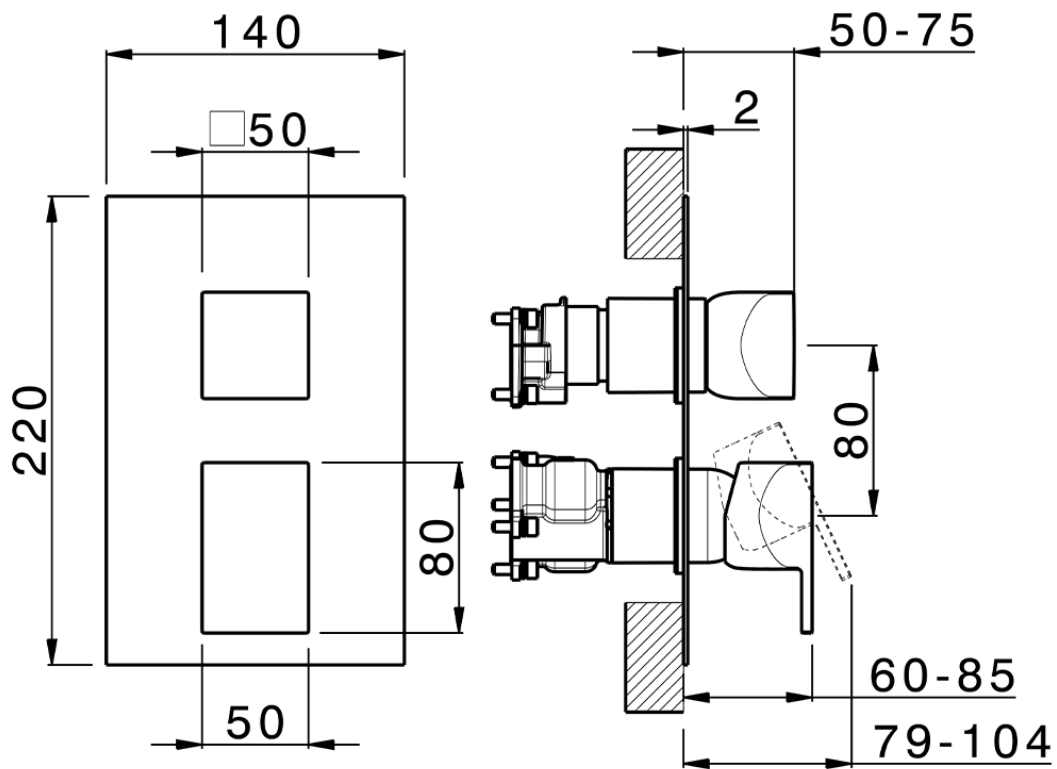

Exposed part for Single Lever One Box Valve ONE BOX_RI0BM030

RI0BM030

<https://en.cisal.it/exposed-part-for-single-lever-one-box-valve-one-box-ri0bm030>

ZA00B031

<https://en.cisal.it/one-box-universal-concealed-part-one-box-za00b031>