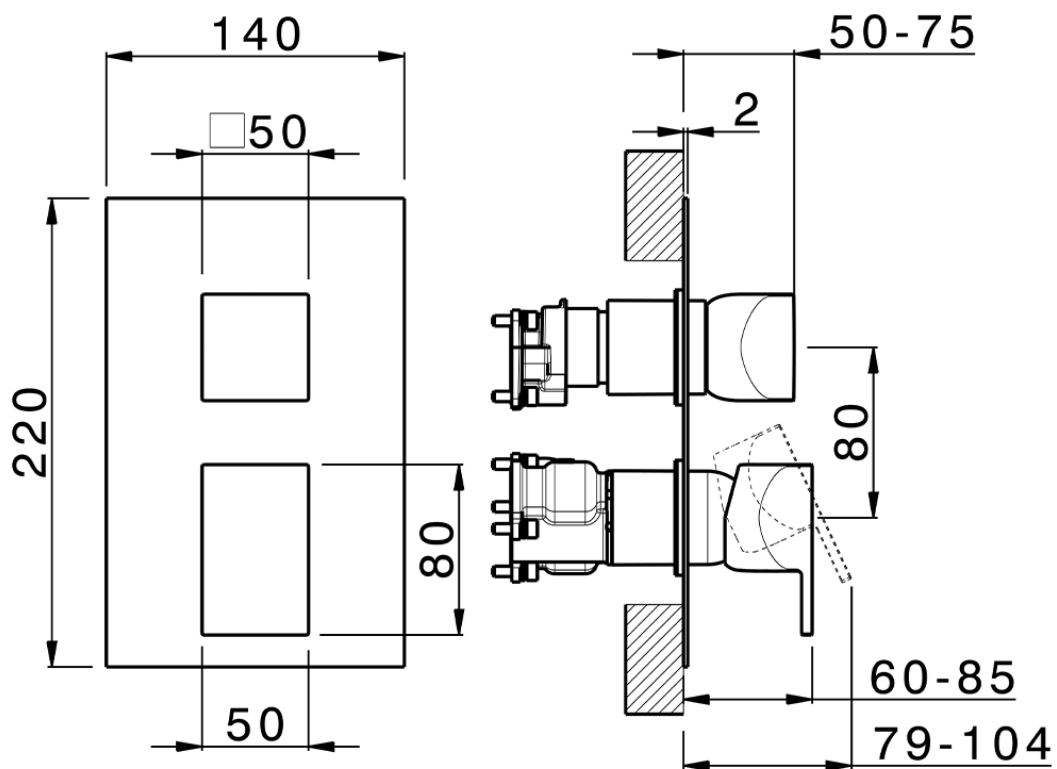

Exposed part for Single Lever One Box Valve ONE BOX_RI0BM030

RI0BM030

<https://en.cisal.it/exposed-part-for-single-lever-one-box-valve-one-box-ri0bm030>

ZA00B031

<https://en.cisal.it/one-box-universal-concealed-part-one-box-za00b031>