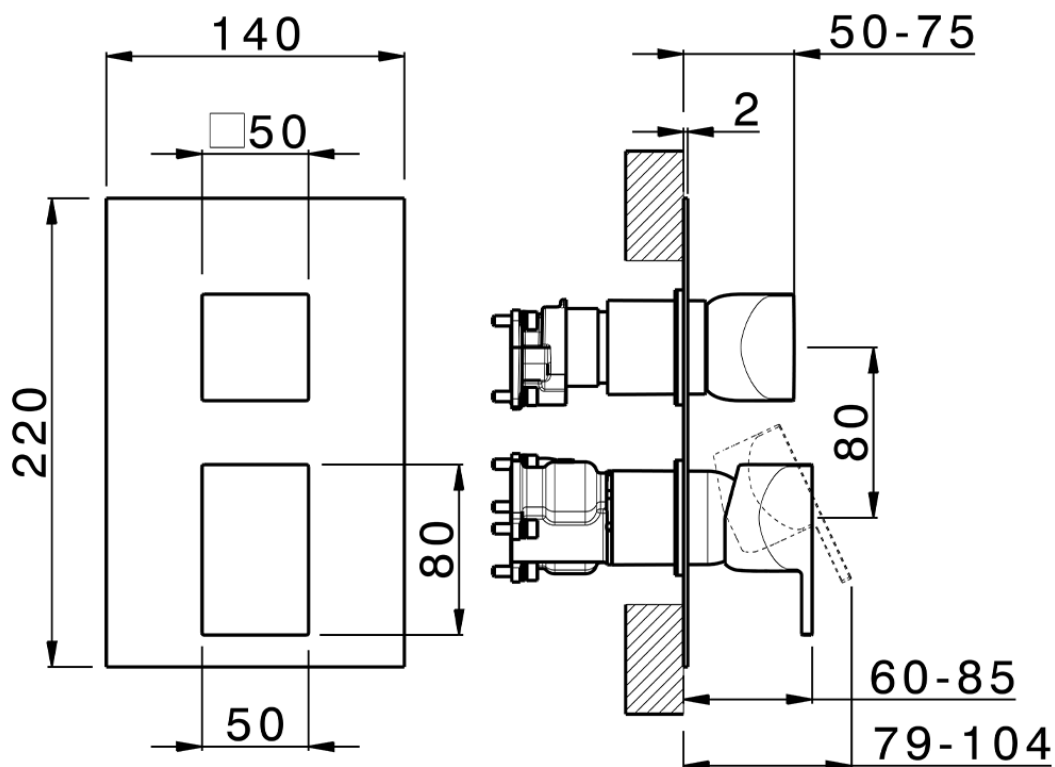

**Exposed part for Single Lever One Box Valve ONE BOX\_RI0BM030**

RI0BM030

<https://en.cisal.it/exposed-part-for-single-lever-one-box-valve-one-box-ri0bm030>

ZA00B031

<https://en.cisal.it/one-box-universal-concealed-part-one-box-za00b031>