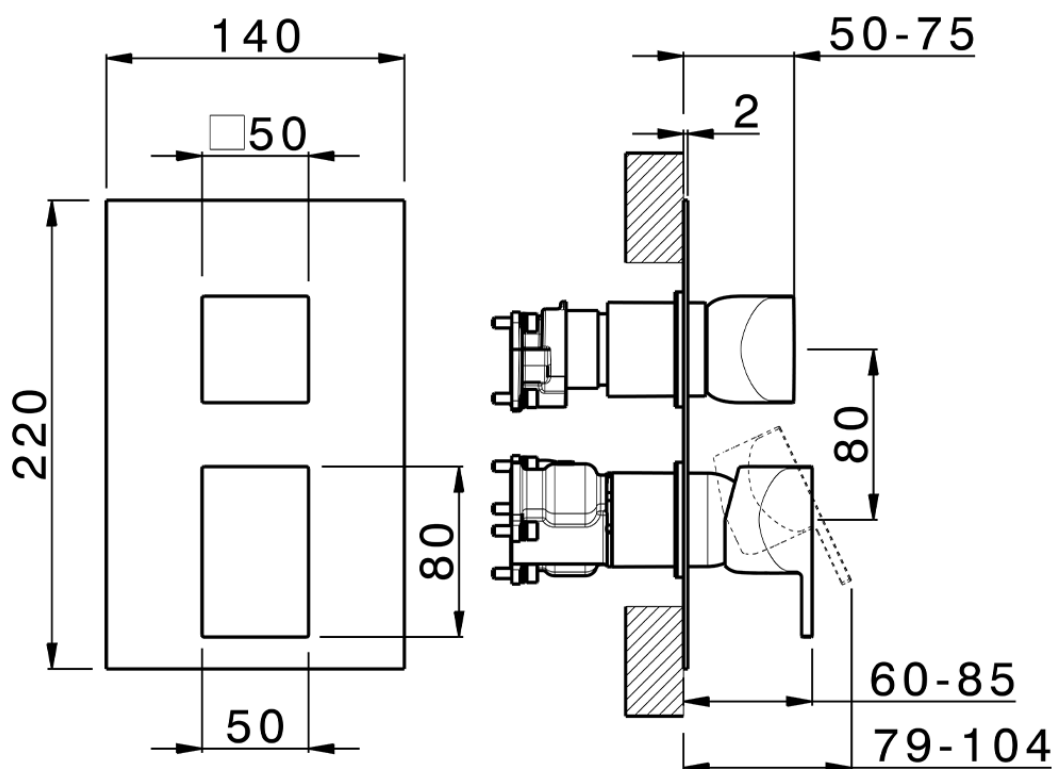

**Exposed part for Single Lever One Box Valve ONE BOX\_RI0BM030**

RI0BM030

<https://en.cisal.it/exposed-part-for-single-lever-one-box-valve-one-box-ri0bm030>

ZA00B031

<https://en.cisal.it/one-box-universal-concealed-part-one-box-za00b031>