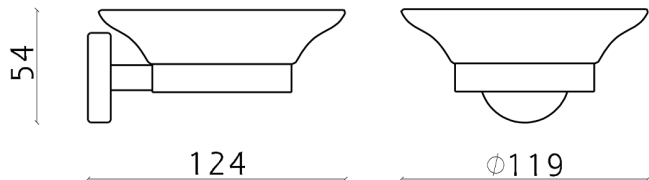

Wall mounted soap-dish XION_XI090601

MODEL **XI090601**

Wall mounted soap-dish, wall mounted with glass tray, Inox AISI 304

AVAILABLE FINISHINGS

D1 D1 Brushed Inox

CHARACTERISTICS

2026-06-13