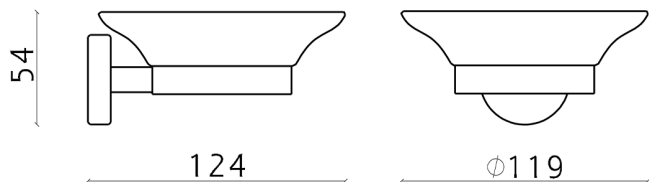

Wall mounted soap-dish XION_XI090601

MODEL **XI090601**

Wall mounted soap-dish, wall mounted with glass tray, Inox AISI 304

AVAILABLE FINISHINGS

D1 D1 Brushed Inox

CHARACTERISTICS

2026-06-13