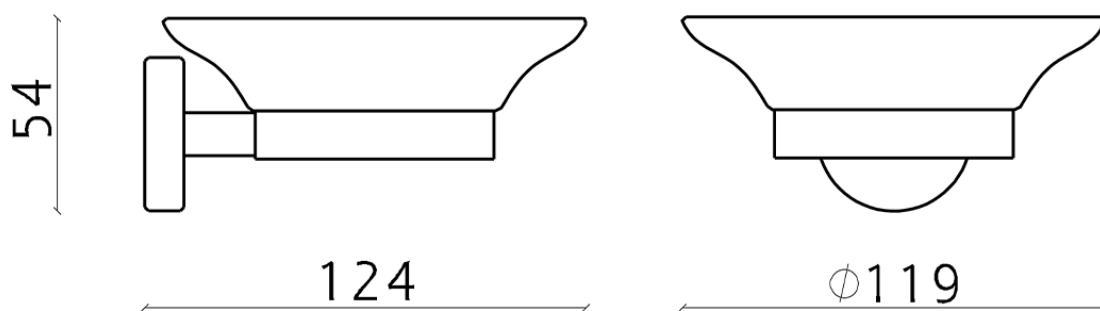

Wall mounted soap-dish XION_XI090601

XI090601

<https://en.cisal.it/wall-mounted-soap-dish-xion-xi090601>

2026-04-28