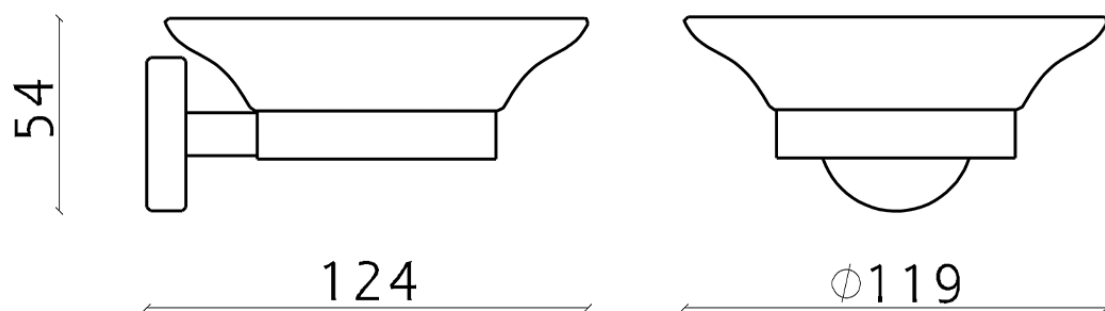

Wall mounted soap-dish XION_XI090601

XI090601

<https://en.cisal.it/wall-mounted-soap-dish-xion-xi090601>

2026-04-08