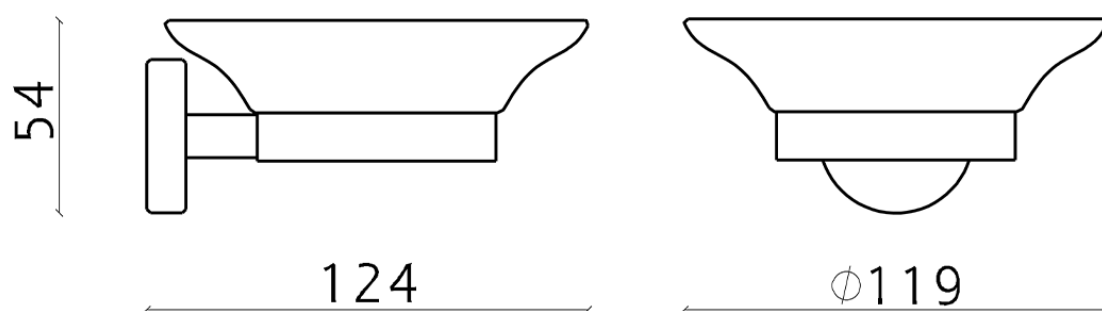

## Wall mounted soap-dish XION\_XI090601

XI090601

<https://en.cisal.it/wall-mounted-soap-dish-xion-xi090601>

2026-06-13