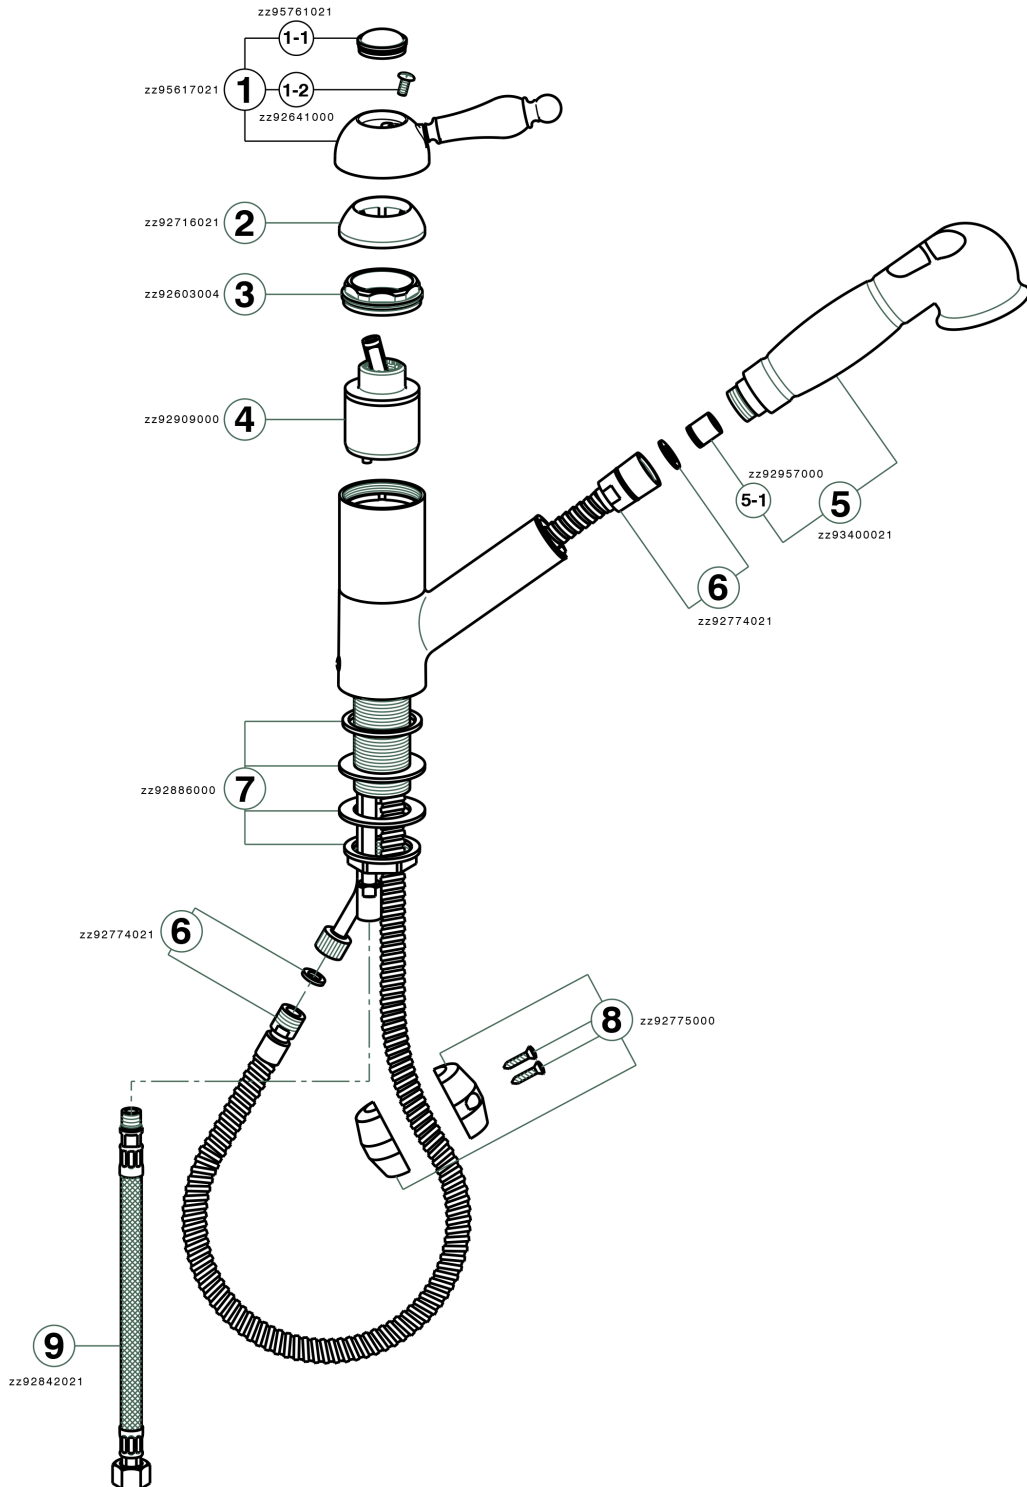

Single lever sink mixer with extrac.shower ARCANA EMPRESS_EM002570

EM002570

<https://en.cisal.it/single-lever-sink-mixer-with-extrac-shower-arcana-empress-em002570>

2024-12-31