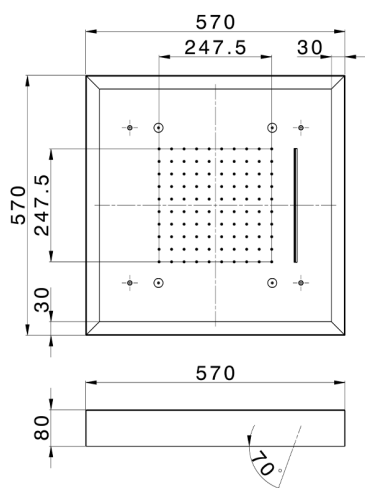

570x570 mm Chromotherapy Ceiling showerhead ZEN SHOWER_ZS0C0165

MODEL **ZS0C0165**

570x570 mm Chromotherapy Ceiling showerhead, with white cover, rain, spraying, functions, waterfall, chromotherapy functions, concealed push-button panel, Stainless Steel