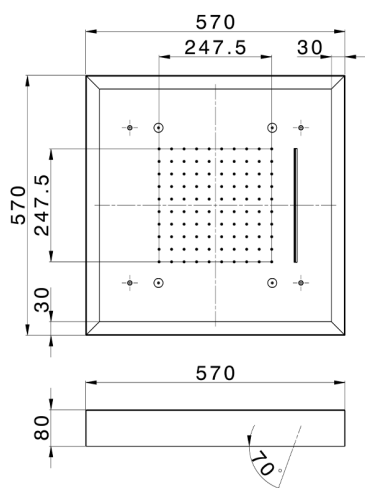

570x570 mm Chromotherapy Ceiling showerhead WELLNESS_ZS0C0165

MODEL **ZS0C0165**

570x570 mm Chromotherapy Ceiling showerhead, with white cover, rain, spraying, functions, waterfall, chromotherapy functions, concealed push-button panel, Stainless Steel