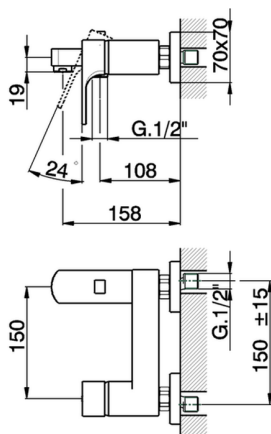

Single lever bath mixer CUBIC_CU000132

MODEL **CU000132**

Single lever bath mixer, without shower set, 1/2" M flexible connection

AVAILABLE FINISHINGS

-  **21** 21 Chrome
-  **2B** 2B Polished Nickel
-  **2F** 2F Brushed Nickel
-  **40** 40 Matt Black

CHARACTERISTICS

Cartridge Spare Parts **ZZ93196000**

38 mm Cartridge

2024-12-22