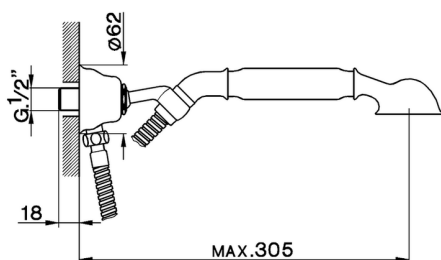

Shower Set with elbow ARCANA COMPONENTS_AR003040

MODEL **AR003040**

Shower Set with elbow, wall mounted swivel handshower holder, Arcana one spray handshower, Brass 120 cm flexible hose

AVAILABLE FINISHINGS

-  **21** 21 Chrome
-  **24** 24 Gold
-  **26** 26 Old Copper
-  **27** 27 Old Bronze
-  **2A** 2A Satin Brushed Nickel
-  **74** 74 Chrome/Gold

CHARACTERISTICS

Shower Set with elbow ARCANA COMPONENTS_AR003040

cisal

AR 00304

- **Supporto duplex incasso**
- **Concealed swivel wall-bracket**
- **UP-Brausset**
- **Prise d'eau**

bar	PORTATA * FLOW RATE DURCHFLOß DEBIT l/min.
0,5	7
1	10,5
2	16
3	21
4	25,5
5	29,5

* senza resistenza silenziosa (uscita libera)
without hydraulic resistance
ohne Widerstand
sans résistance hydraulique