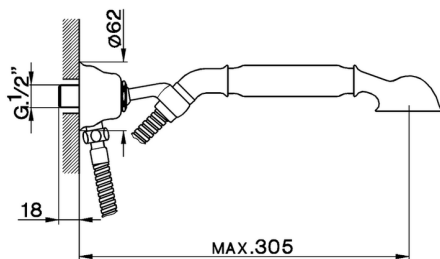

## Shower Set with elbow ARCANA COMPONENTS\_AR003040

MODEL **AR003040**

Shower Set with elbow, wall mounted swivel handshower holder, Arcana one spray handshower, Brass 120 cm flexible hose