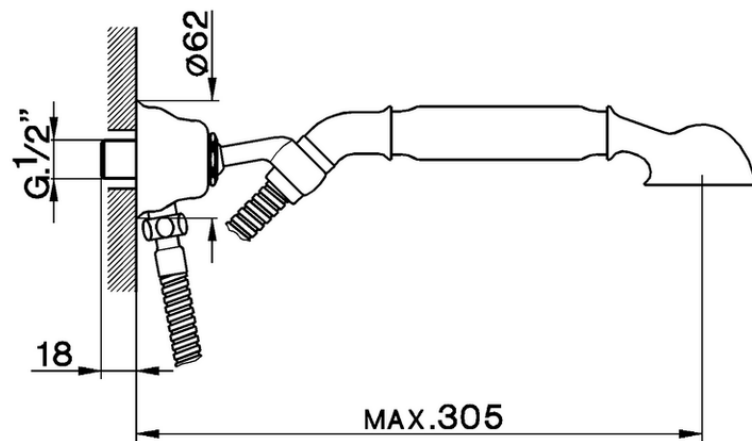

Shower Set with elbow ARCANA COMPONENTS_AR003040

AR003040

<https://en.cisal.it/shower-set-with-elbow-arcana-components-ar003040>

2026-04-26