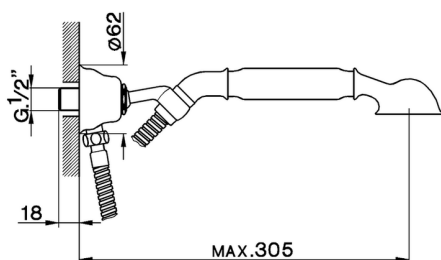

## Shower Set with elbow ARCANА COMPONENTS\_AR003040

MODEL **AR003040**

Shower Set with elbow, wall mounted swivel handshower holder, Arcana one spray handshower, Brass 120 cm flexible hose