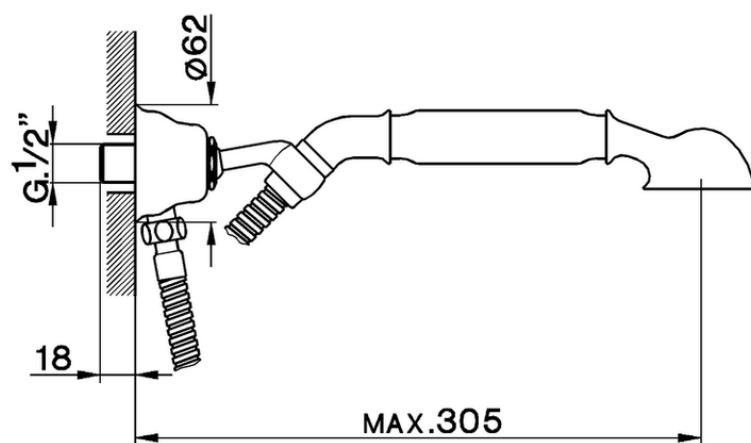

Shower Set with elbow ARCANA COMPONENTS_AR003040

AR003040

<https://en.cisal.it/shower-set-with-elbow-arcana-components-ar003040>

2026-06-10