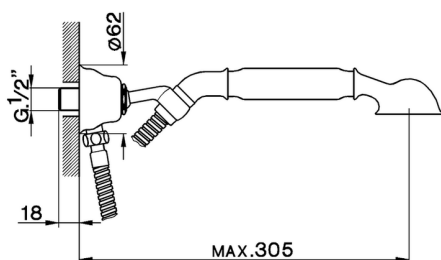

AVAILABLE FINISHINGS

- **21** 21 Chrome
- **24** 24 Gold
- **26** 26 Old Copper
- **27** 27 Old Bronze
- **2A** 2A Satin Brushed Nickel
- **74** 74 Chrome/Gold