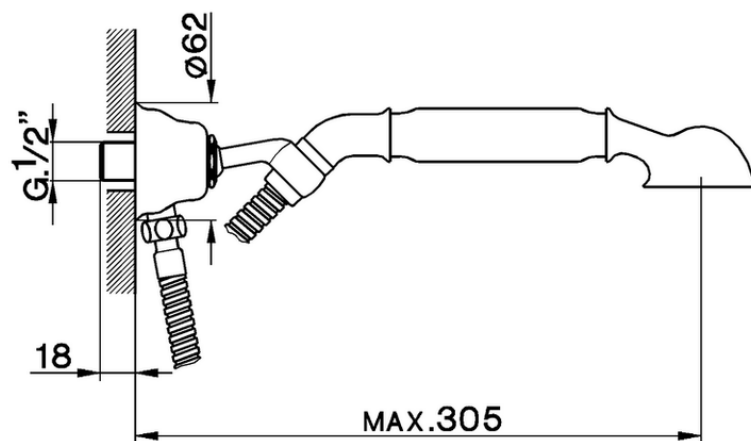

Shower Set with elbow ARCANA COMPONENTS_AR003040

AR003040

<https://en.cisal.it/shower-set-with-elbow-arcana-components-ar003040>

2026-04-06