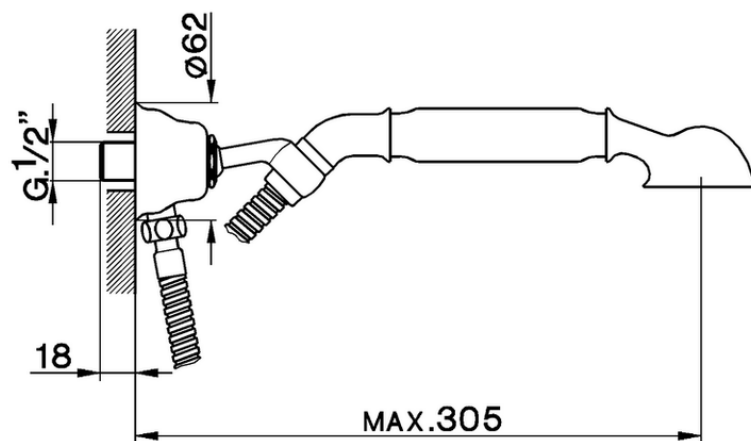

Shower Set with elbow ARCANA COMPONENTS_AR003040

AR003040

<https://en.cisal.it/shower-set-with-elbow-arcana-components-ar003040>

2026-04-26