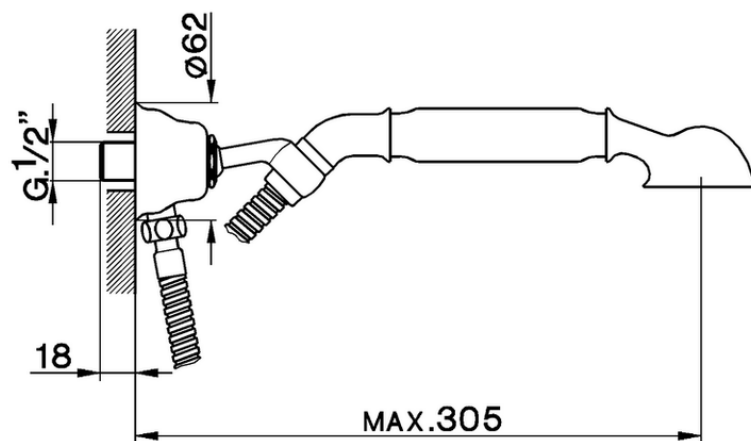

Shower Set with elbow ARCANA COMPONENTS_AR003040

AR003040

<https://en.cisal.it/shower-set-with-elbow-arcana-components-ar003040>

2026-06-06