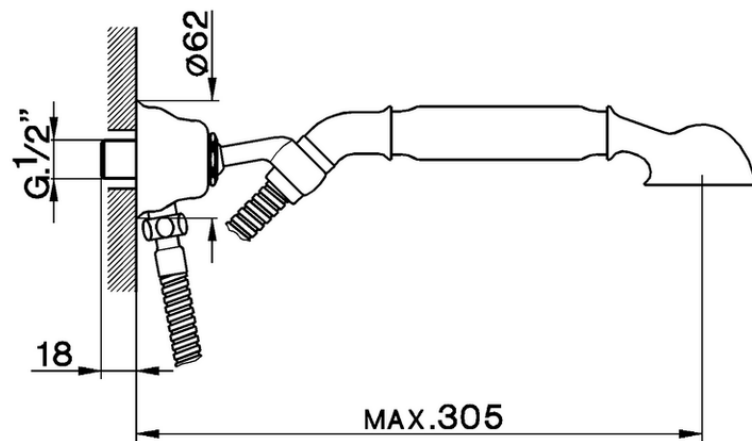

Shower Set with elbow ARCANA COMPONENTS_AR003040

AR003040

<https://en.cisal.it/shower-set-with-elbow-arcana-components-ar003040>

2026-05-17