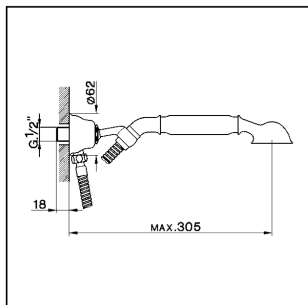

Shower Set with elbow ARCANA COMPONENTS_AR003040

cisal

AR 00304

- **Supporto duplex incasso**
- **Concealed swivel wall-bracket**
- **UP-Brauset**
- **Prise d'eau**